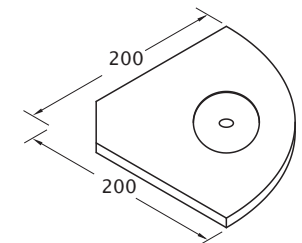

Note

- Clear Glass, Polished edges
- Toughened Safety Glass
- With frosted soap dish