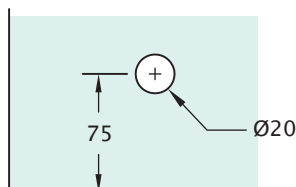

Note

- Novacote treated
- 12mm - 15mm Glass