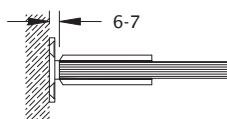

### Note

- 8-10mm Glass
- Max 700mm Door / 40 kg
- Concealed fixings