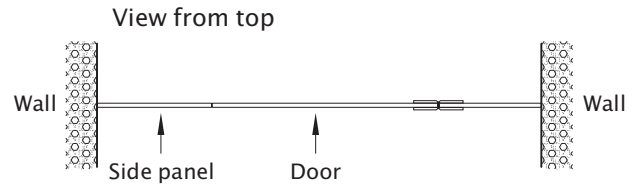

Glass Order Sheet

Elite Inline Shower - RHS Hung Door - With Overpanel

Customer: _____ Order NO.: _____ Glass Type: _____

Notes: _____