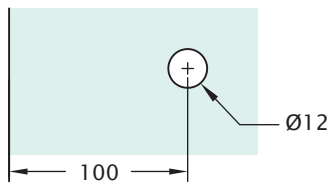

Commercial Handles

Slimline Handles, Round

Product Code	Description
H70	19 × 300 ctc, 450 OA
H71	19 × 600 ctc, 840 OA
H73	19 × 900 ctc, 1260 OA

Note

- Allow one Week delivery, available in Polished or Satin Stainless, Custom sizes available upon request (allow 3 weeks)