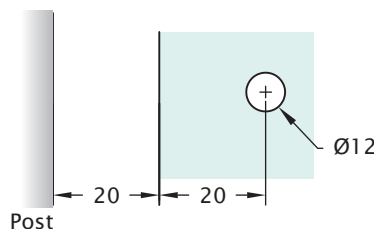

Note

- Novacote treated
- Use with or without through fixing
- 8mm - 12mm Glass
- 65mm × 45mm