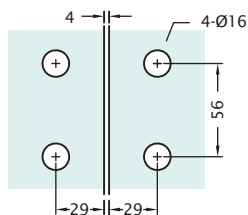

Bifold Hinges

Premier, Bifold

Product Code	Description	Finish
NV3BF	Bifold, Square edge 180°	CP

Note

- 8-10mm Glass
- Max 700mm Door / 40 kg
- Concealed fixing