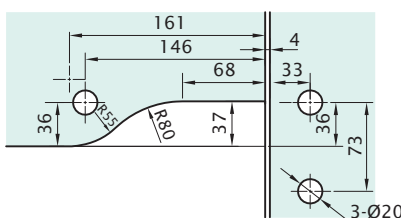

Note

- Zinc Diecast body, Stainless Covers
- 10-12mm Glass, Max 130kg Door, 1100mm
- To suit NV20