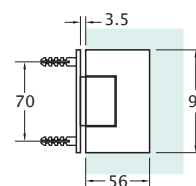

Shower Hinges

Premier, Wall to Glass 90°

Product Code	Description	Finish
NV1	Wall to Glass 90°	CP

Note

- 8-10mm Glass
- Max 700mm Door / 40 kg
- Concealed fixings