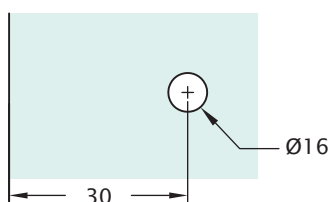

Round

Product Code	Description	Finish
NVB4	Glass to Glass 180°, Round	CP