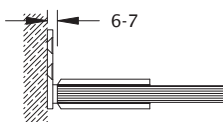

Note

- 8-10mm Glass
- Max 700mm Door / 40 kg
- Concealed fixings