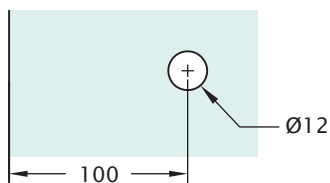

Note

- Allow one Week delivery, available in Polished or Satin Stainless, Custom sizes available upon request (allow 3 weeks)