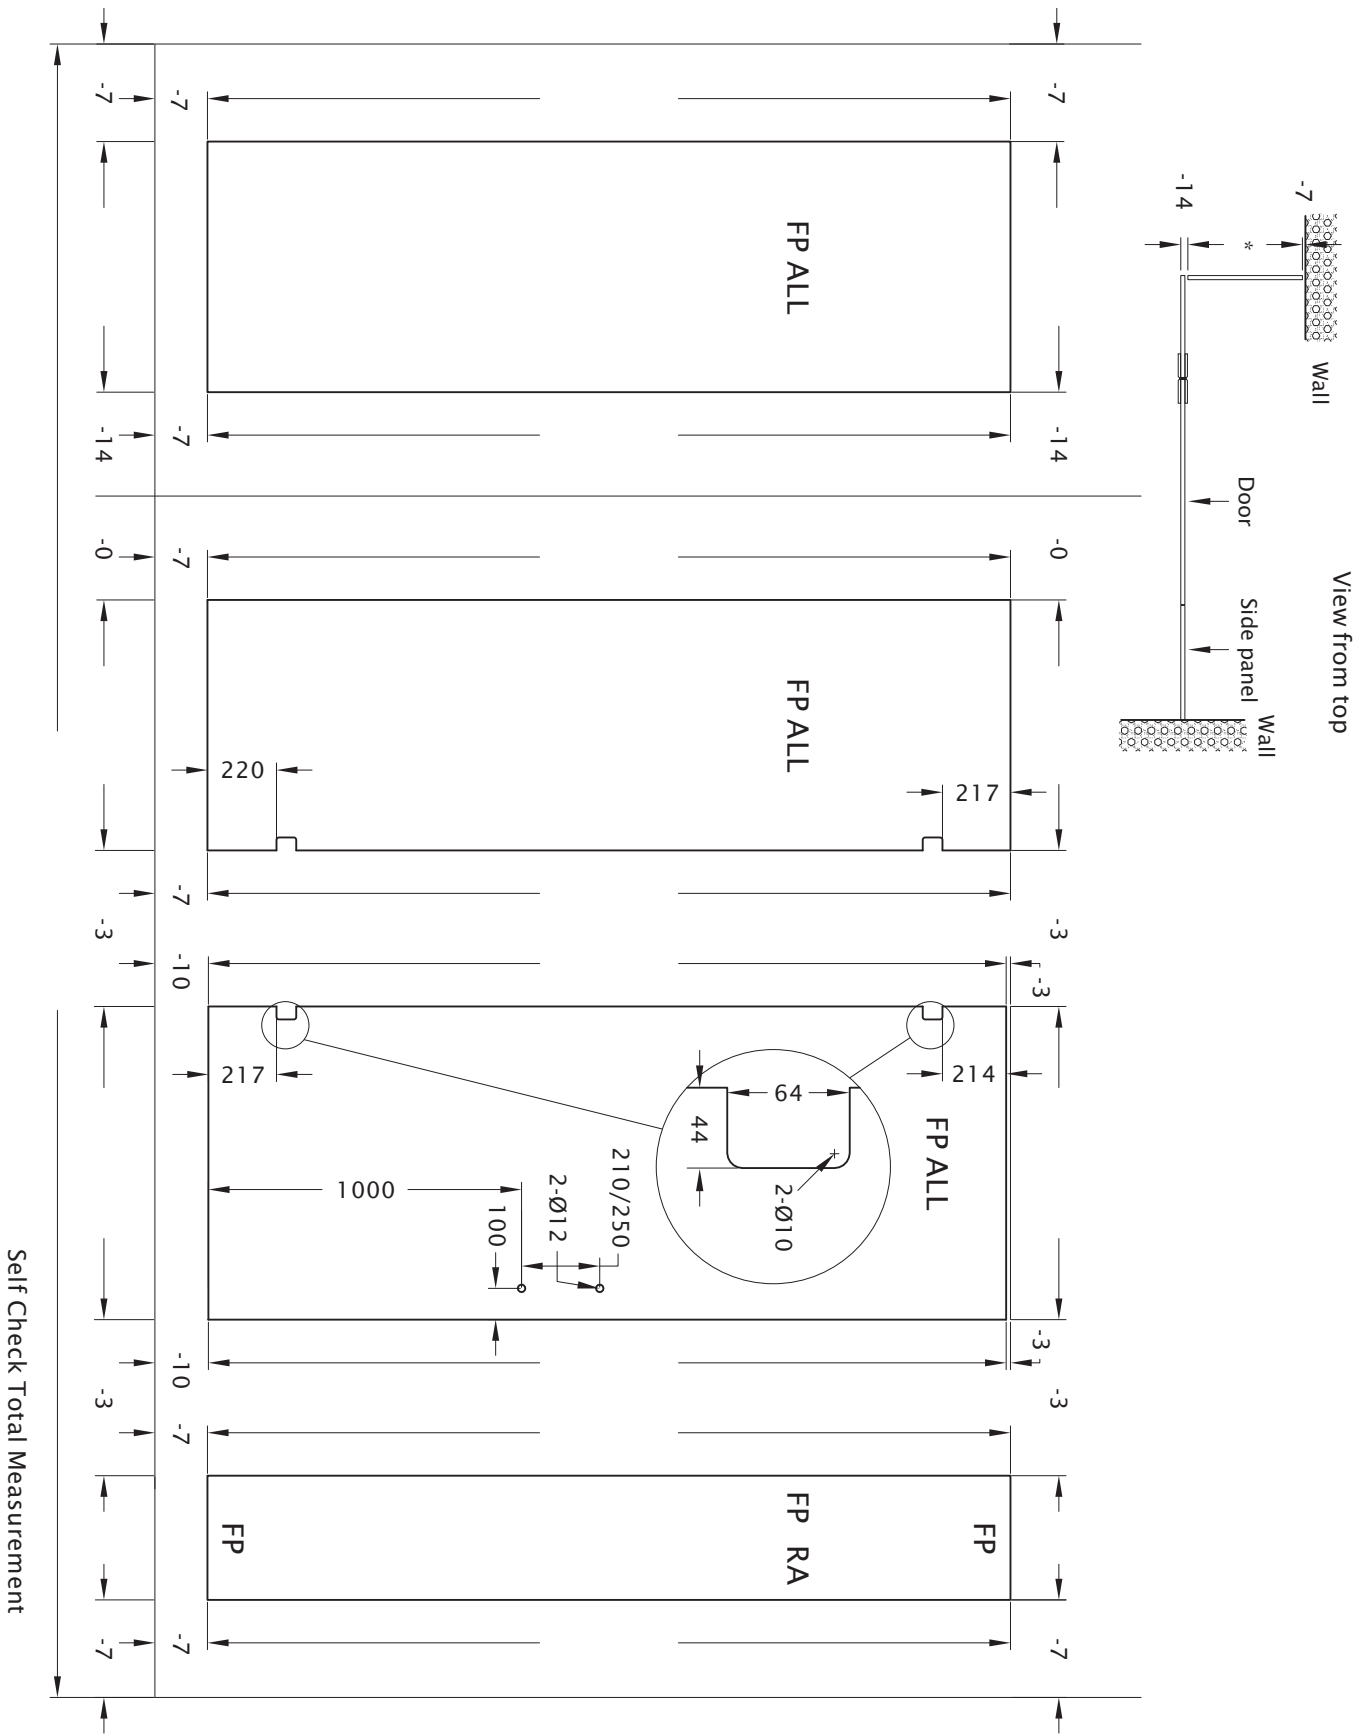

Glass Order Sheet

Elite 90° Shower, LHS Hung Door, with Overpanel

Self Check Total Measurement

Customer: _____ Order NO.: _____ Glass Type: _____

Notes: _____