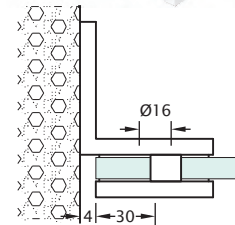

Shower Brackets

Round

Product Code	Description	Finish
NVB1	Wall to Glass 90°, Round	CP