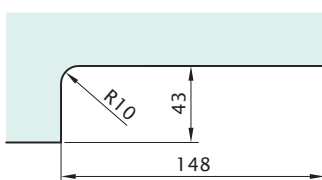

Note

- Zinc Diecast body, Stainless Covers
- 10-12mm Glass, Max 130kg Door, 1100mm
- Europrofile Cylinder, Keyed to differ
- 16mm throw, Flat strike provided