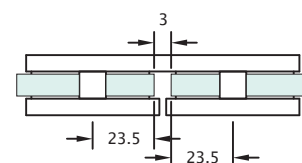

Square

Product Code	Description	Finish
NVB4SQ	Glass to Glass 180°, Square	CP