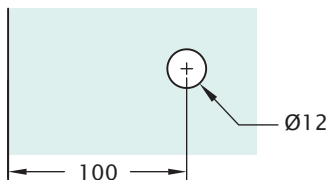

Note

- Allow one Week delivery, available in Polished or Satin Stainless, Custom sizes available upon request (allow 3 weeks)