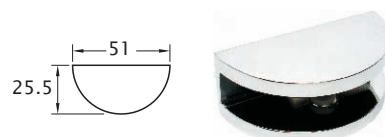

Note

- 8-10mm Glass
- Adjustable Clamp Screw