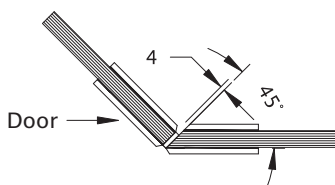

Note

- 8-10mm Glass
- Max 700mm Door / 40 kg
- Concealed fixings