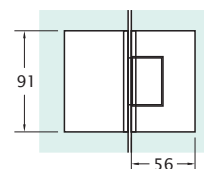

Note

- 8-10mm Glass
- Max 700mm Door / 40 kg
- Concealed fixings