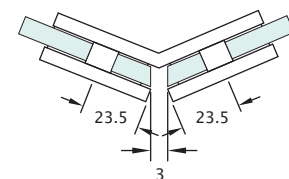

22.5° Mitre edges