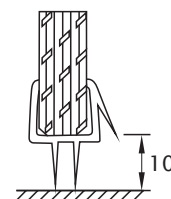

Seal, Door mounted

Product Code	Description	Finish
NVSB	Bottom door seal, 10mm Glass	Clear