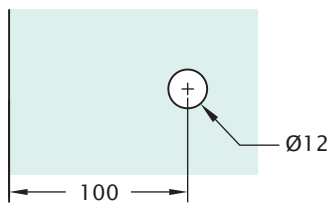

Pull Handles

Product Code	Description	Finish
NVMSK40	Round Pull, 25mm Dia×30mm	CP