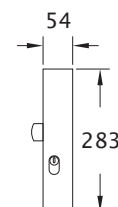

Note

- Accept oval cylinders, master keying
- Timber strike supplied
- Glass strike, same cut out and dimensions