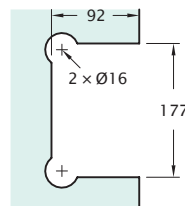

Patch Locks

Product Code	Description	Finish
NVPL6000 PSS	Full mortice patch lock	PSS
NVPL6000 SSS	Full mortice patch lock	SSS
NVPLS6000 PSS	Matching glass strike	PSS
NVPLS6000 SSS	Matching glass strike	SSS

Note

- Accept oval cylinders, master keying
- Handles and cylinders supplied separately
- Multi function lock including free to egress
- Timber strike supplied
- Glass strike, same cut out and dimensions