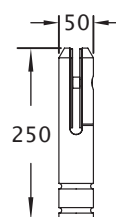

Mini Posts

Core Mounted, Novacote™

Product Code	Description	Finish
NV250NCPSS	Grouted	PSS
NV250NCSSS	Grouted	SSS

Note

- Novacote treated
- 12mm - 15mm Glass