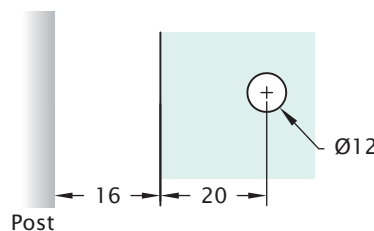

Note

- Novacote treated
- Use with or without through fixing
- 8mm - 12mm Glass
- 65mm × 45mm