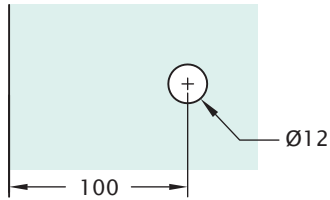

Shower Handles

Pull Knob

Product Code	Description	Finish
NVSK38	Square Double Pull 38mm×38mm×43mm	CP