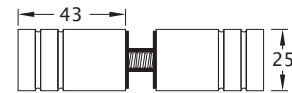

Pull Handles

Product Code	Description	Finish
NVSK40	Round Pull, 25mm Dia×43mm	CP