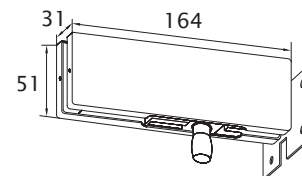

Note

- Zinc Diecast body, Stainless Covers
- 10-12mm Glass, Max 130kg Door, 1100mm
- To suit NV20