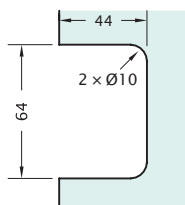

Note

- 8-10mm Glass
- Max 700mm Door / 40 kg
- Concealed fixings