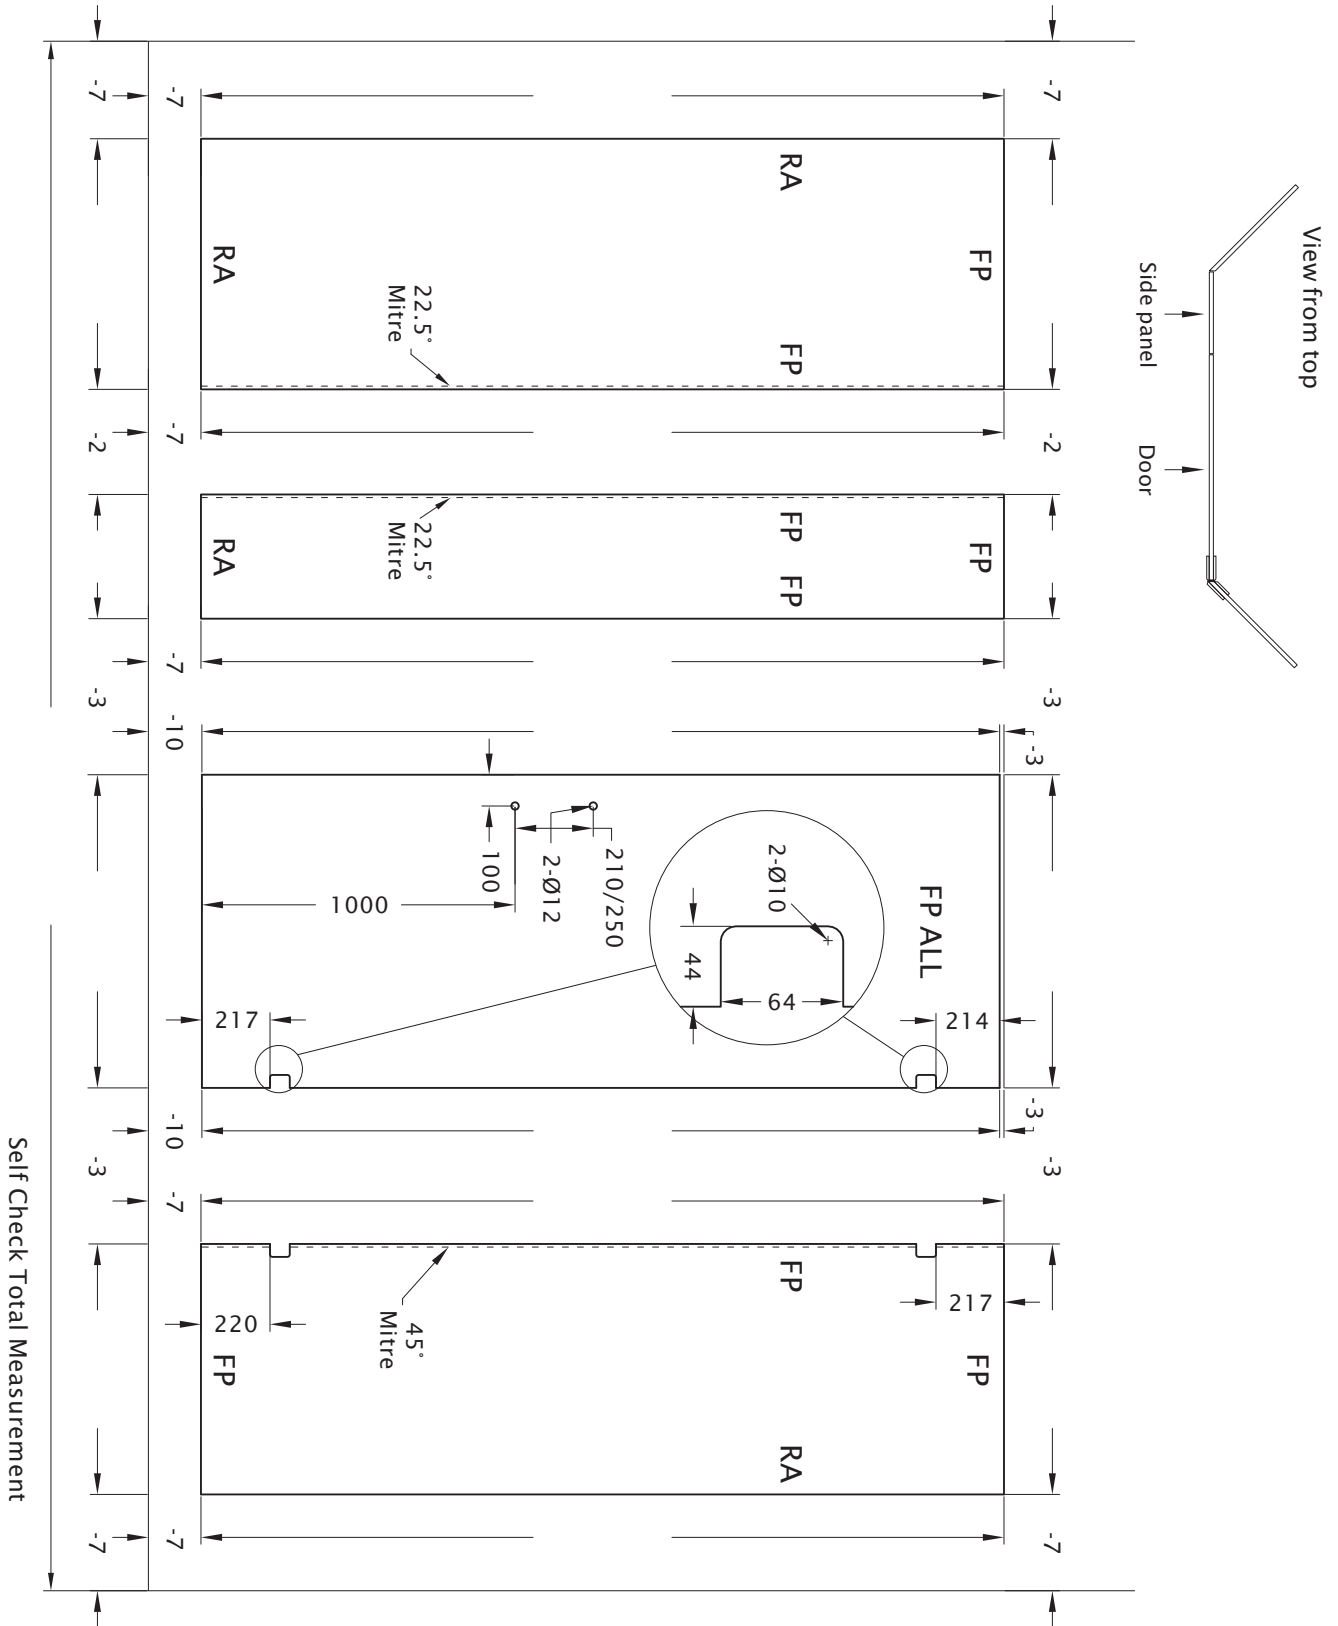

Glass Order Sheet

Elite, 135° RHS Hung Door, with Overpanel

Customer: _____ Order NO.: _____ Glass Type: _____

Notes: _____