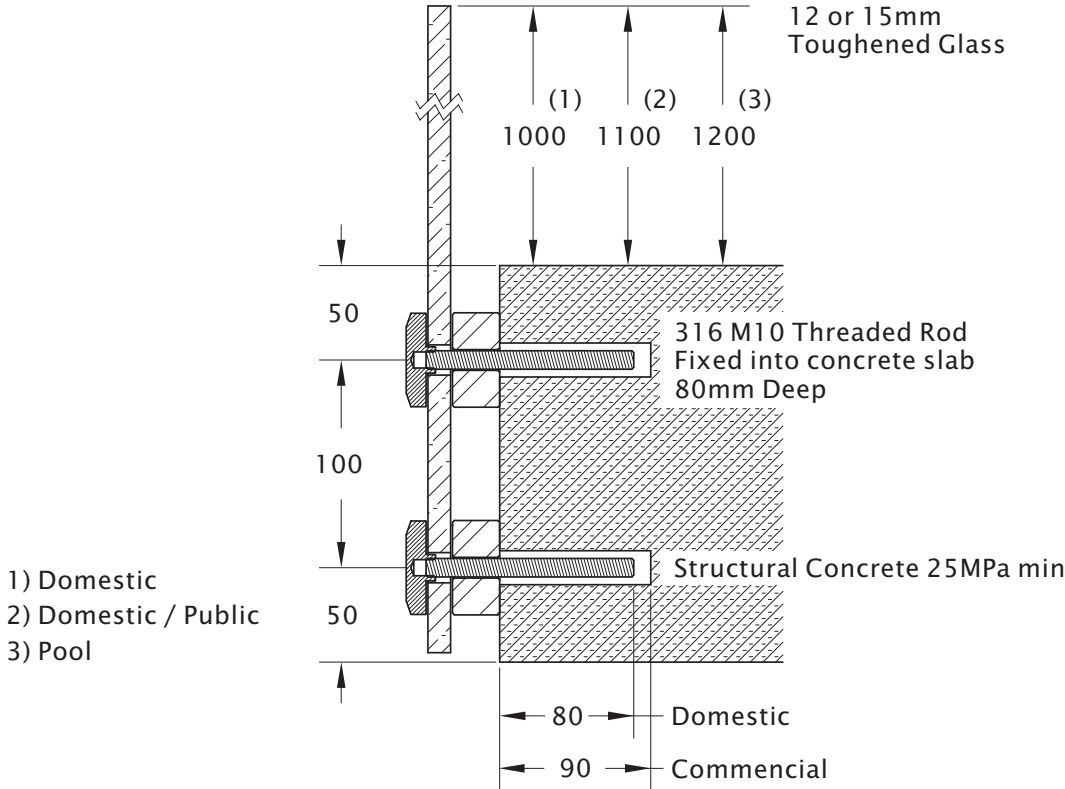

Glass Anchors Technical

Typical Set - Out

Typical Panel Detail