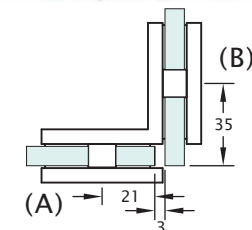

Square

Product Code	Description	Finish
NVB2SQ	Glass to Glass 90°, Square	CP