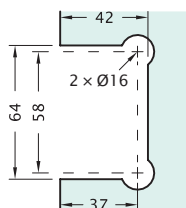

Shower Hinges

Premier, Wall to Glass 90°

Product Code	Description	Finish
NV1	Wall to Glass 90°	CP

Note

- 8-10mm Glass
- Max 700mm Door / 40 kg
- Concealed fixings