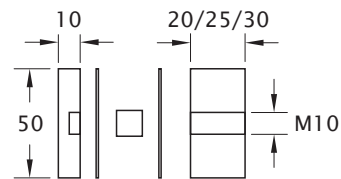

Note

- Novacote treated
- Threaded M10, Disc only