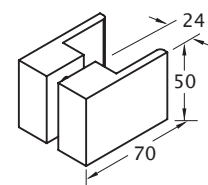

Square Pull

Product Code	Description	Finish
NVSK55SQ	Square double pull, 70×50×24mm	CP