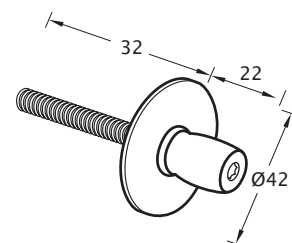

Note

- Stainless Steel
- Locking nut included