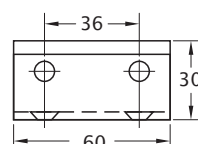

Note

- 8-10mm Glass
- Adjustable Clamp Screw