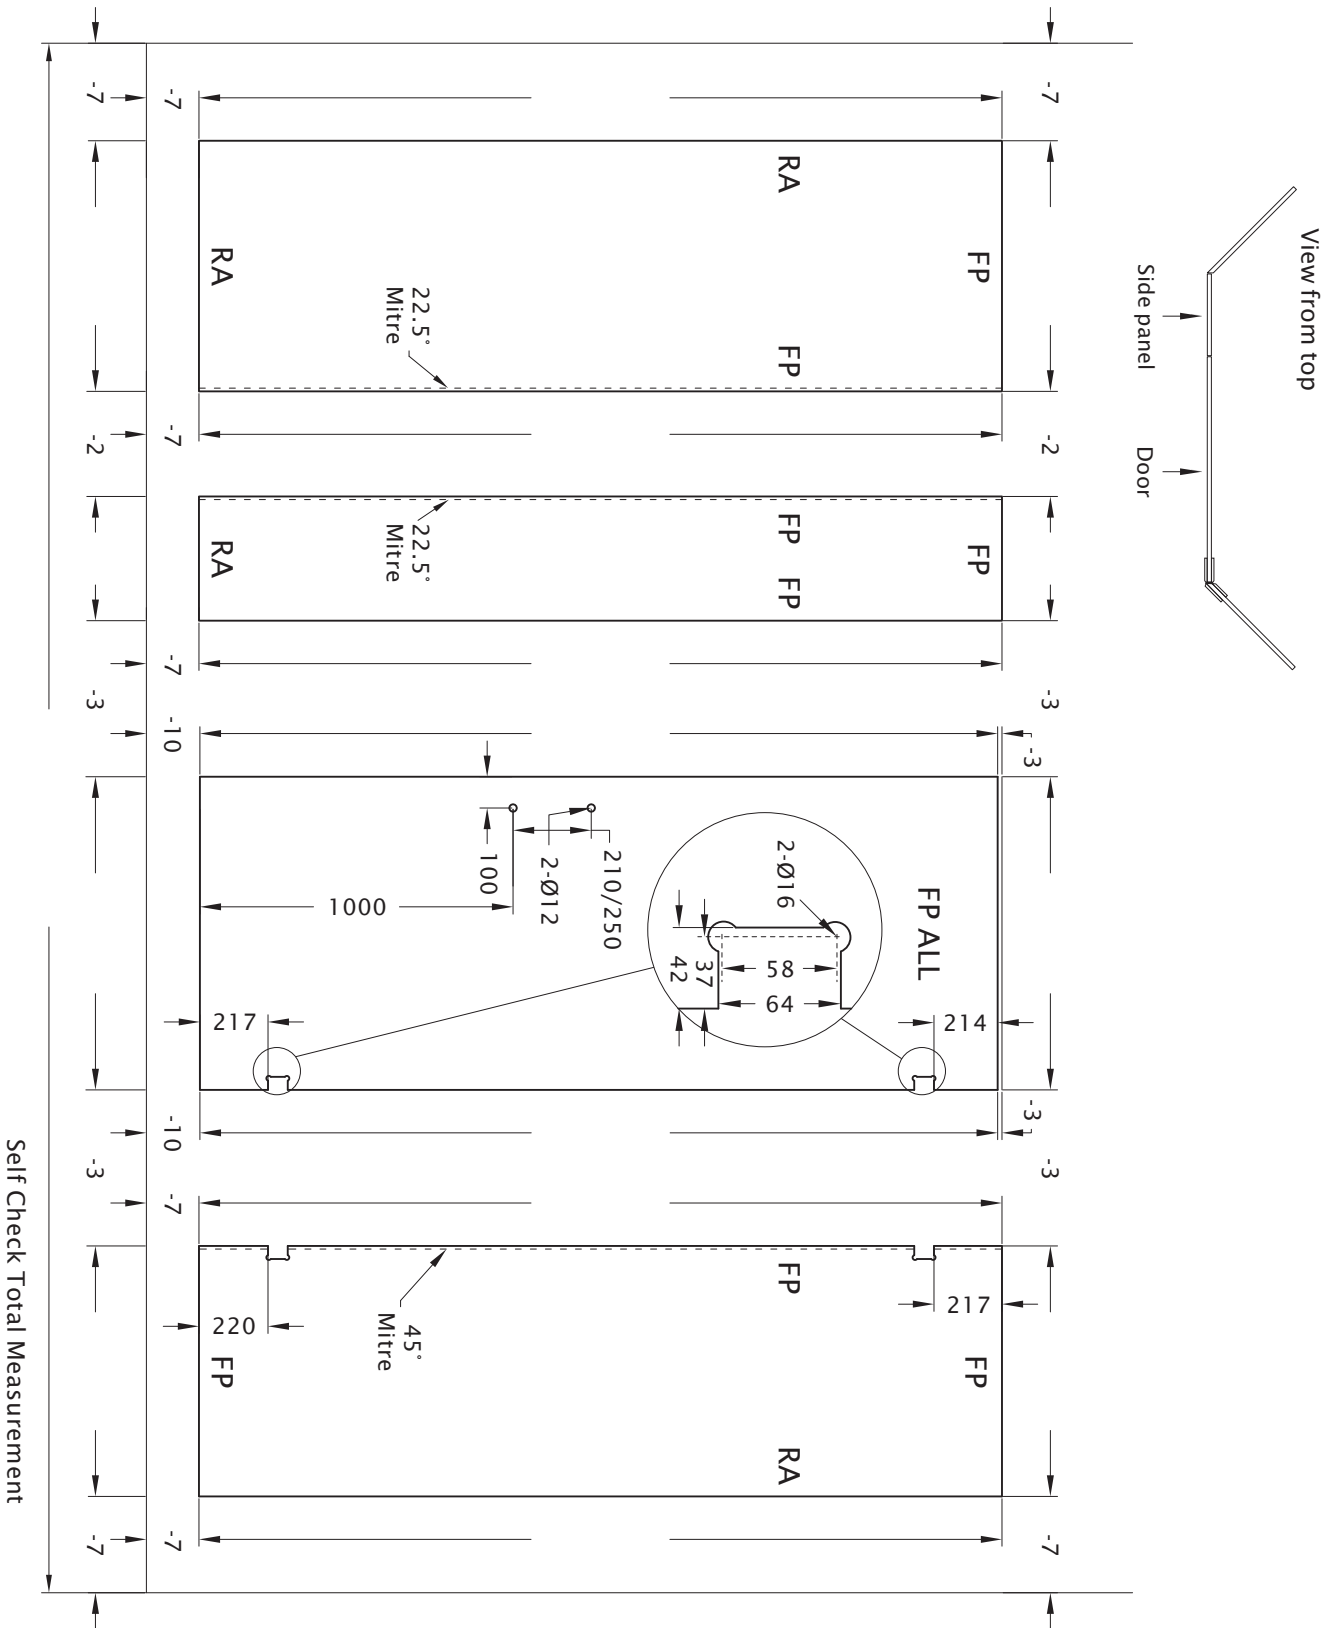

Glass Order Sheet

Premier, 135° RHS Hung Door, with Overpanel

Customer: _____ Order NO.: _____ Glass Type: _____

Notes: _____