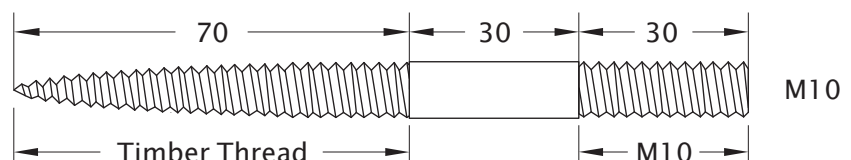

NVLM10130	316 Lag Screw, M10 × 130mm