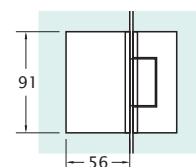

Note

- 8-10mm Glass
- Max 700mm Door / 40 kg
- Concealed fixings