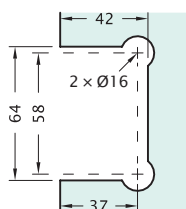

Note

- 8-10mm Glass
- Max 700mm Door / 40 kg
- Concealed fixings