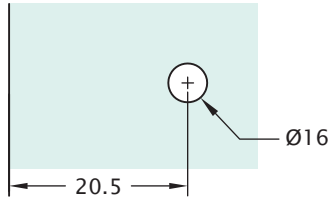

Shower Brackets

Square

Product Code	Description	Finish
NVB1SQ	Wall to Glass 90°, Square	CP