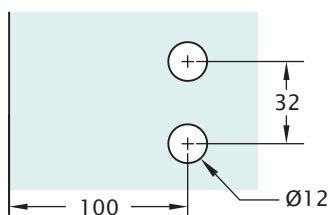

Square Pull

Product Code	Description	Finish
NVSK55SQ	Square double pull, 70×50×24mm	CP