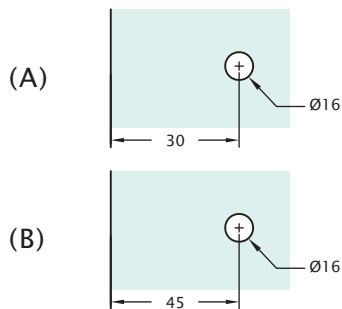

Round

Product Code	Description	Finish
NVB2	Glass to Glass 90°, Round	CP