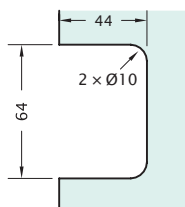

Note

- 8-10mm Glass
- Max 700mm Door / 40 kg
- Concealed fixings