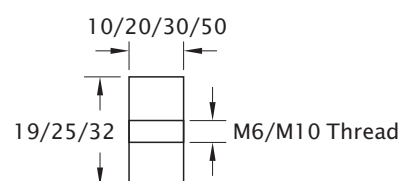

Note

- Novacote treated
- M6/M10