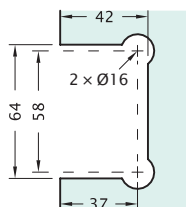

Note

- 8-10mm Glass
- Max 700mm Door / 40 kg
- Concealed fixings