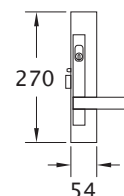

Note

- Accept oval cylinders, master keying
- Handles and cylinders supplied separately
- Multi function lock including free to egress
- Timber strike supplied
- Glass strike, same cut out and dimensions