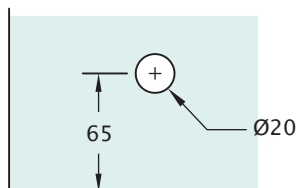

Mini Posts

Core Mounted, Novacote™

Product Code	Description	Finish
NV250NCPSS	Grouted	PSS
NV250NCSSS	Grouted	SSS

Note

- Novacote treated
- 12mm - 15mm Glass