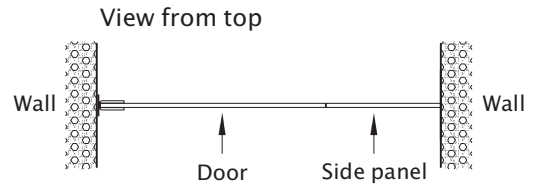

Glass Order Sheet

Elite, 90° Shower - LHS Wall Hung Door

- Door only or door and Side Panel
- No Overpanel

Customer: _____ Order NO.: _____ Glass Type: _____

Notes: _____