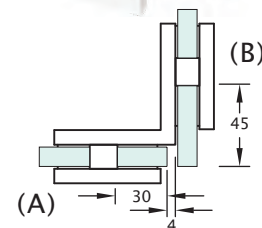

Round

Product Code	Description	Finish
NVB2	Glass to Glass 90°, Round	CP