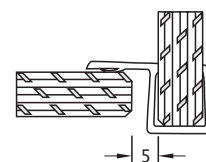

Seal, Door mounted

Product Code	Description	Finish
NVS90	Glass to Glass 90° Seal 2100mm	Clear