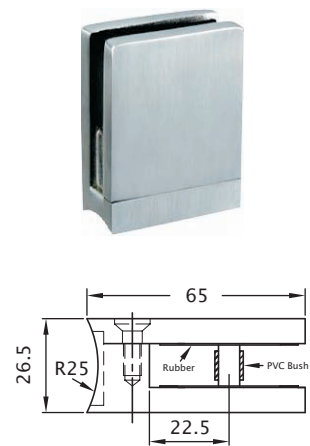

Note

- Novacote treated
- Use with or without through fixing
- 8mm - 12mm Glass
- 65mm × 45mm