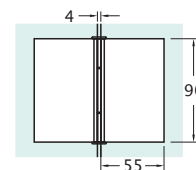

Bifold Hinges

Premier, Bifold

Product Code	Description	Finish
NV3BF	Bifold, Square edge 180°	CP

Note

- 8-10mm Glass
- Max 700mm Door / 40 kg
- Concealed fixing