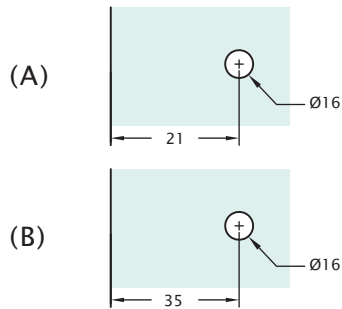

Square

Product Code	Description	Finish
NVB2SQ	Glass to Glass 90°, Square	CP