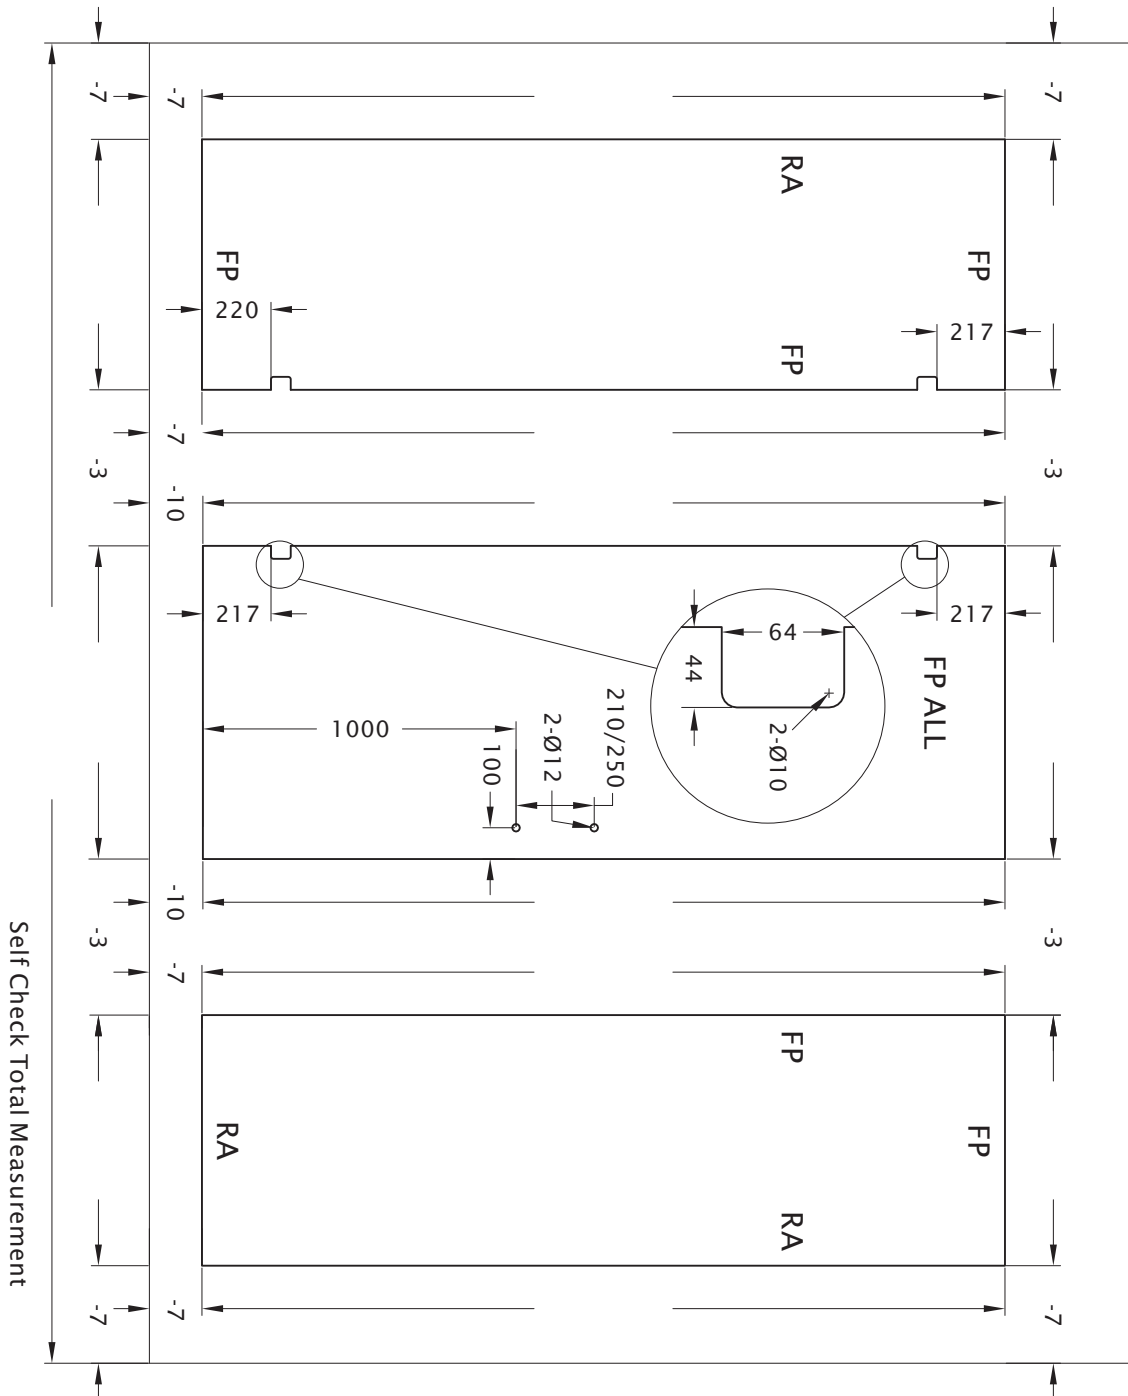

Glass Order Sheet

Elite Inline Shower - LHS Hung Door - No Overpanel

Customer: _____ Order NO.: _____ Glass Type: _____

Notes: _____