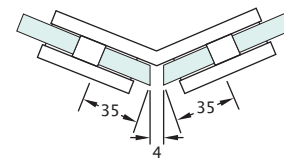

22.5° Mitre edges