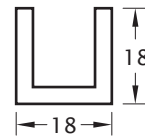

Shower Extrusions / Seals

U Section

Product Code	Description	Finish
CH1821	18×18mm×2.1 Metre Length	Bright Anodised
CH183	18×18mm×3.0 Metre Length	Bright Anodised