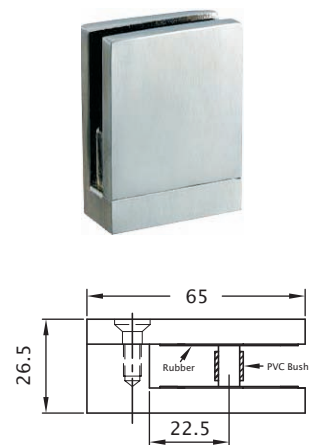

Note

- Novacote treated
- Use with or without through fixing
- 8mm - 12mm Glass
- 65mm × 45mm