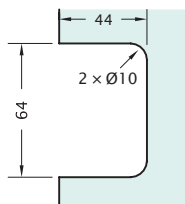

## Elite, Wall to Glass 90°

Product Code	Description	Finish
NVE1	Wall to Glass 90°	CP

**Note**

- 8-10mm Glass
- Max 700mm Door / 40 kg
- Concealed fixings