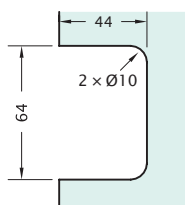

Note

- 8-10mm Glass
- Max 700mm Door / 40 kg
- Concealed fixings