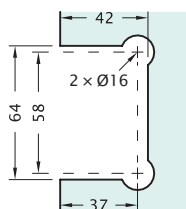

Note

- 8-10mm Glass
- Max 700mm Door / 40 kg
- Concealed fixings