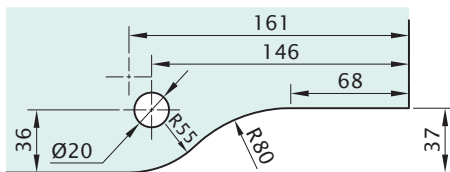

Patch Fittings

Overpanel Patch With Pivot

Product Code	Description	Finish
NV30 SSS	Overpanel patch with pivot	SSS
NV30 PSS	Overpanel patch with pivot	PSS

Note

- Zinc Diecast body, Stainless Covers
- 10-12mm Glass, Max 130kg Door, 1100mm
- To suit NV20