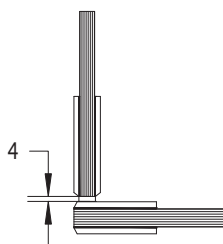

Shower Hinges

Premier, Glass to Glass 90°

Product Code	Description	Finish
NV2-90	Glass to Glass 90°	CP

Note

- 8-10mm Glass
- Max 700mm Door / 40 kg
- Concealed fixings