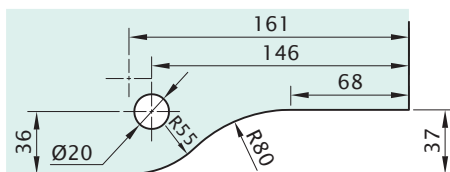

Note

- Zinc Diecast body, Stainless Covers
- 10-12mm Glass, Max 130kg Door, 1100mm
- To suit Floor Spring / or Floor Pivot