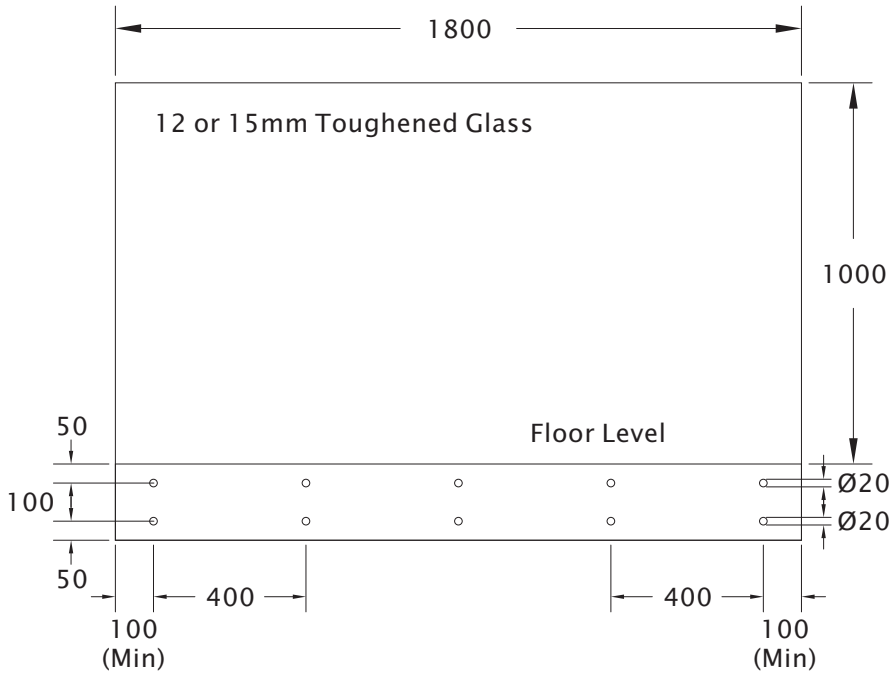

Note

- This is a typical panel detail only and reference should be made to the relevant codes, wind loadings, use areas etc, for each specific project.