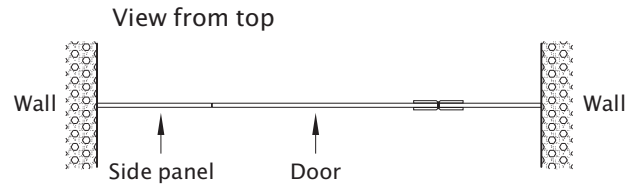

Glass Order Sheet

Elite Inline Shower - RHS Hung Door - No Overpanel

Customer: _____ Order NO.: _____ Glass Type: _____

Notes: _____