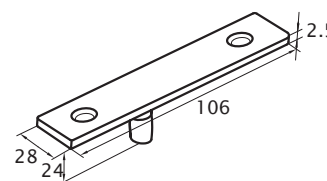

Patch Fittings

Top Pivot

Product Code	Description	Finish
NVTP SSS	Top Pivot Mounting plate	SSS
NVTP PSS	Top Pivot Mounting plate	PSS

Note

- Stainless Steel
- 10-12mm Glass, Max 130kg Door, 1100mm
- To suit NV20