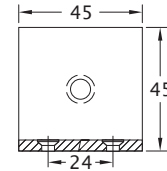

Glass Shelves, Brackets

Square

Product Code	Description	Finish
NVSB1-ASQ	Wall to Glass, Square Concealed Fix	CP

Note

- 8-10mm Glass
- Adjustable Clamp Screw