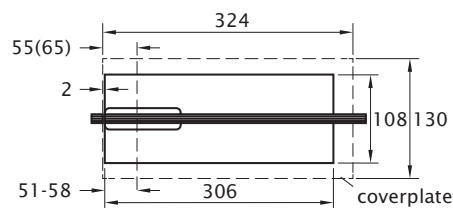

Note

- Double action
- Adjustable
- Stainless Coverplate
- Extended spindles available