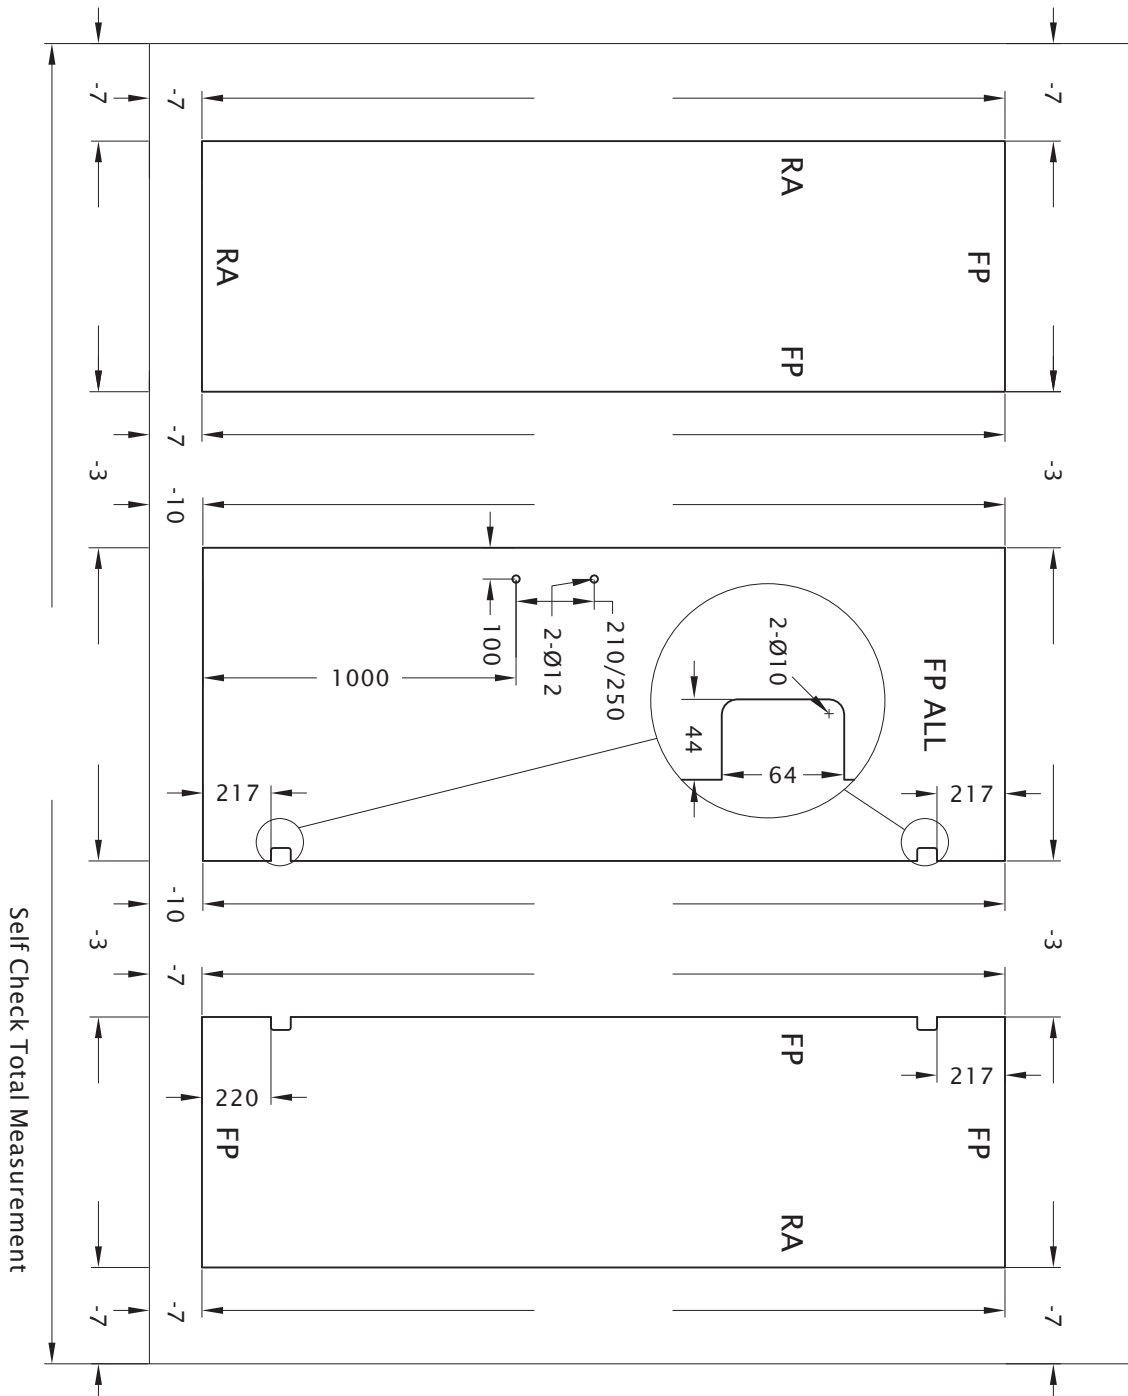

Glass Order Sheet

Elite Inline Shower - RHS Hung Door - No Overpanel

Customer: _____ Order NO.: _____ Glass Type: _____

Notes: _____