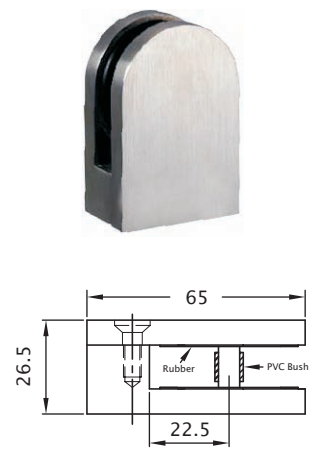

Note

- Novacote treated
- Use with or without through fixing
- 8mm - 12mm Glass
- 65mm × 45mm