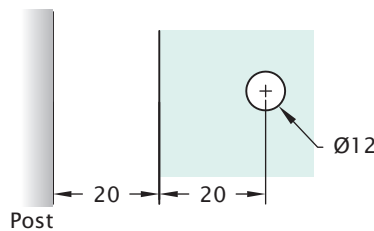

Note

- Novacote treated
- Use with or without through fixing
- 8mm - 12mm Glass
- 65mm × 45mm