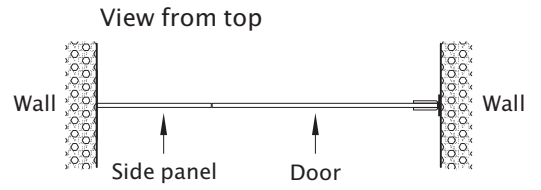

Glass Order Sheet

Elite, 90° Shower - RHS Wall Hung Door

- Door only or door and Side Panel
- No Overpanel

Customer: _____ Order NO.: _____ Glass Type: _____

Notes: _____