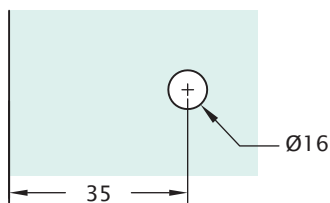

Round

Product Code	Description	Finish
NVB3	Glass to Glass 135°, Round	CP