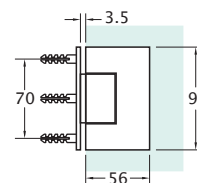

Note

- 8-10mm Glass
- Max 700mm Door / 40 kg
- Concealed fixings