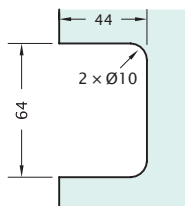

Shower Hinges

Elite, Glass to Glass 90°

Product Code	Description	Finish
NVE2-90	Glass to Glass 90°	CP

Note

- 8-10mm Glass
- Max 700mm Door / 40 kg
- Concealed fixings