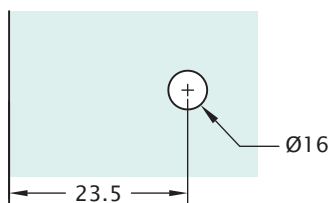

Square

Product Code	Description	Finish
NVB3SQ	Glass to Glass 135°, Square	CP