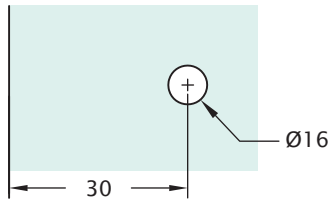

Shower Brackets

Round

Product Code	Description	Finish
NVB1	Wall to Glass 90°, Round	CP