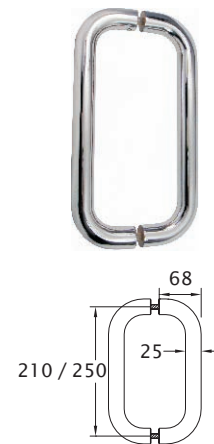

Shower Handles

Double D

Product Code	Description	Finish
61002-210/25	Double D, 210mm ctc	PSS
61002-250/25	Double D, 250mm ctc	PSS

Note

- 25mm Dia