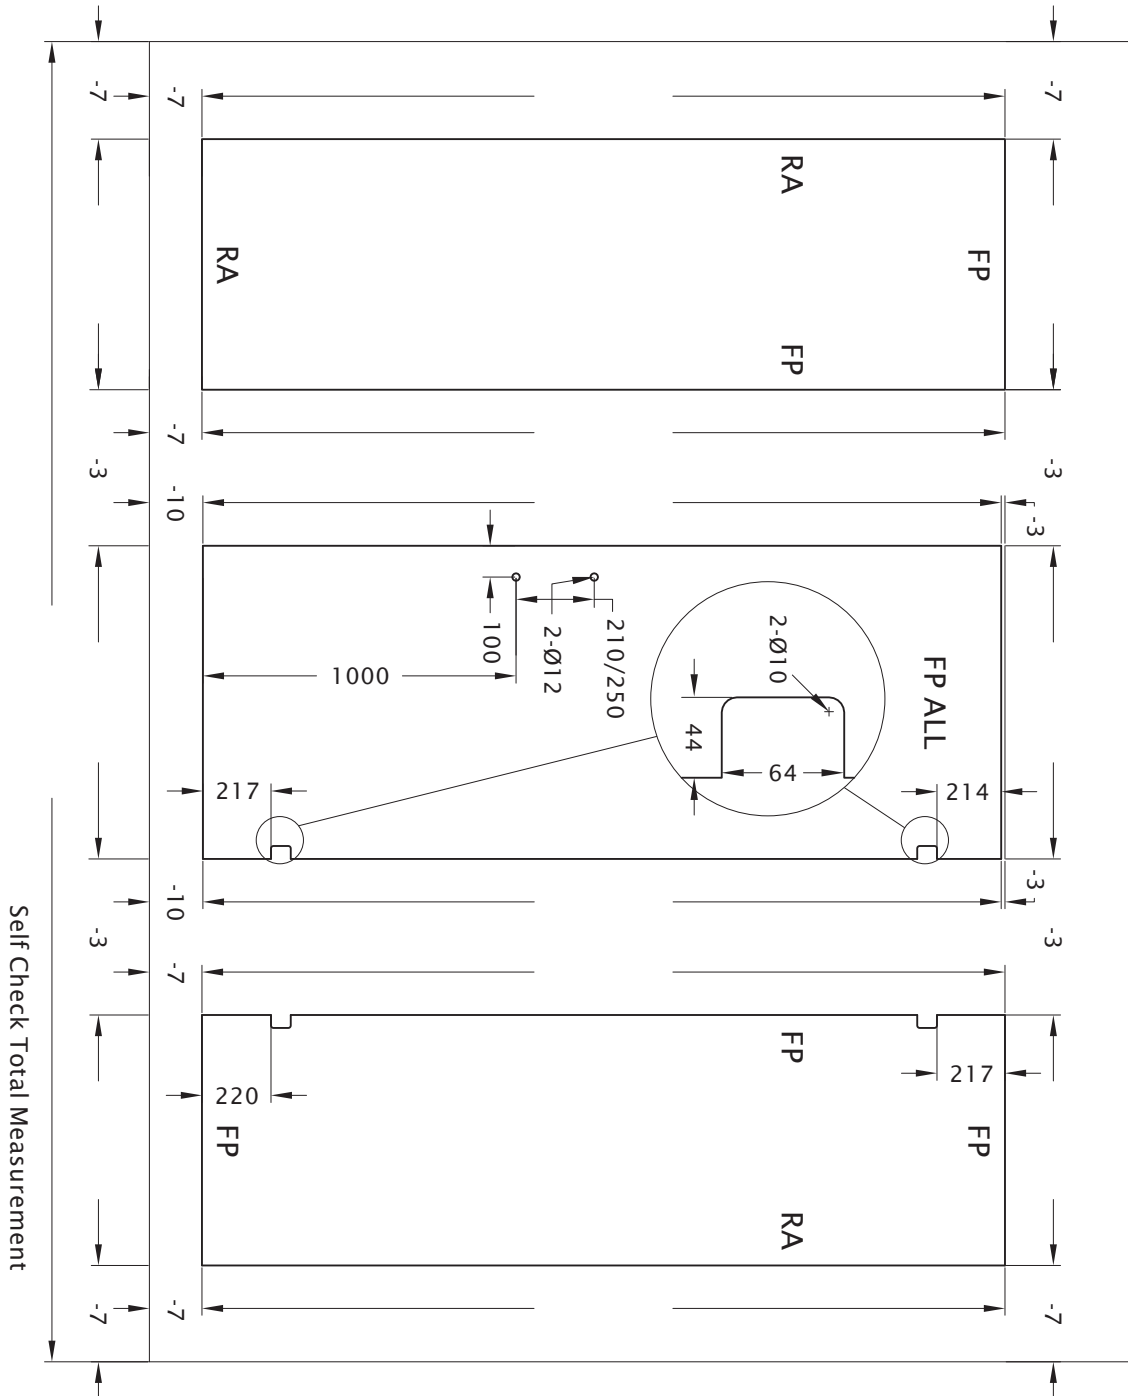

Glass Order Sheet

Elite Inline Shower - RHS Hung Door - With Overpanel

Customer: _____ Order NO.: _____ Glass Type: _____

Notes: _____