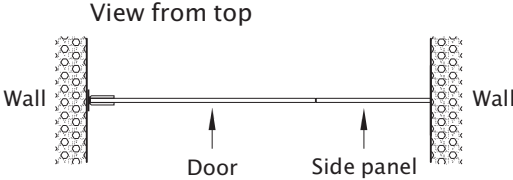

# Glass Order Sheet

**Premier, 90° Shower - LHS Wall Hung Door**  
**- Door only or door and Side Panel**  
**- No Overpanel**

Customer: \_\_\_\_\_ Order NO.: \_\_\_\_\_ Glass Type: \_\_\_\_\_

Notes: \_\_\_\_\_