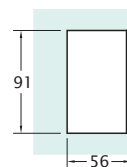

Shower Hinges

Premier, Glass to Glass 90°

Product Code	Description	Finish
NV2-90	Glass to Glass 90°	CP

Note

- 8-10mm Glass
- Max 700mm Door / 40 kg
- Concealed fixings