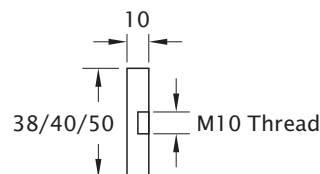

Note

- Novacote treated
- Threaded M10