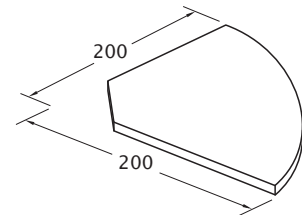

Note

- Clear Glass, Polished edges
- Toughened Safety Glass