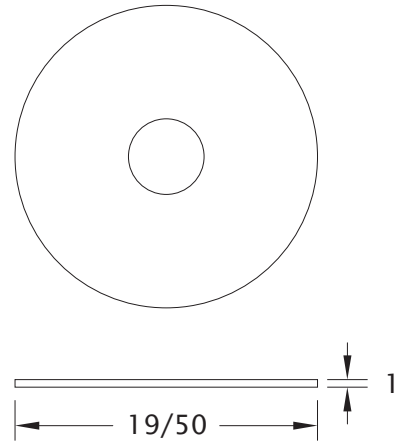

## Washers

Product Code	Description
NVW19	19mm Ø washer × 1mm M6
NVW25	25mm Ø washer × 1mm M6
NVW32	32mm Ø washer × 1mm M10
NVW40	40mm Ø washer × 1mm M10
NVW50	50mm Ø washer × 1mm M10
NVWM10	Hose to suit M10 Rod
NVWBM10	Nylon bush, M10
NVWBM6	Nylon bush, M6