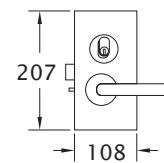

Patch Locks

Product Code	Description	Finish
NVPL6000 PSS	Full mortice patch lock	PSS
NVPL6000 SSS	Full mortice patch lock	SSS
NVPLS6000 PSS	Matching glass strike	PSS
NVPLS6000 SSS	Matching glass strike	SSS

Note

- Accept oval cylinders, master keying
- Handles and cylinders supplied separately
- Multi function lock including free to egress
- Timber strike supplied
- Glass strike, same cut out and dimensions