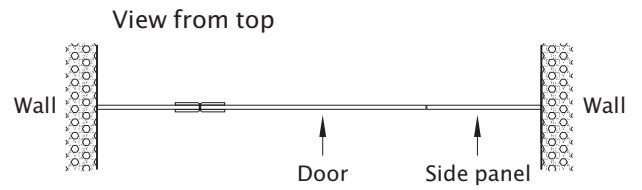

Glass Order Sheet

Elite Inline Shower - LHS Hung Door - With Overpanel

Customer: _____ Order NO.: _____ Glass Type: _____

Notes: _____