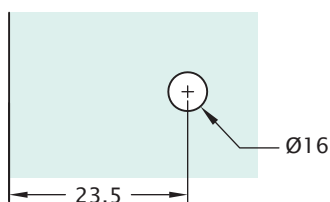

Square

Product Code	Description	Finish
NVB4SQ	Glass to Glass 180°, Square	CP