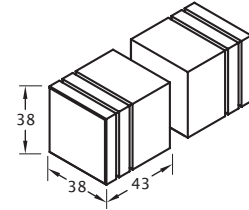

Shower Handles

Pull Knob

Product Code	Description	Finish
NVSK38	Square Double Pull 38mm×38mm×43mm	CP