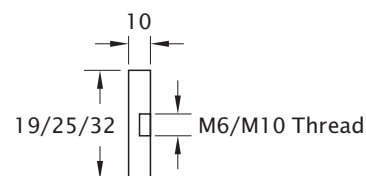

Note

- Novacote treated
- Threaded M6/M10