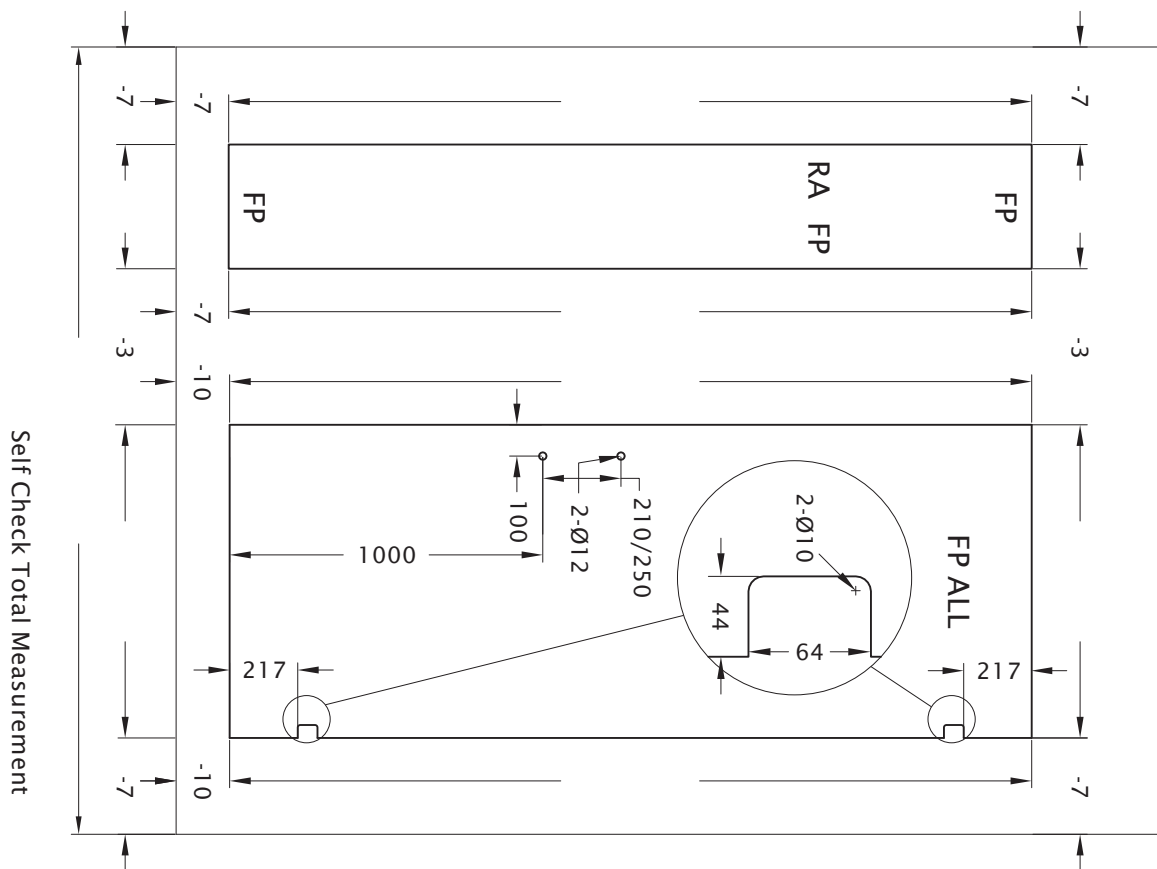

Glass Order Sheet

Elite, 90° Shower - RHS Wall Hung Door

- Door only or door and Side Panel
- No Overpanel

Customer: _____ Order NO.: _____ Glass Type: _____

Notes: _____