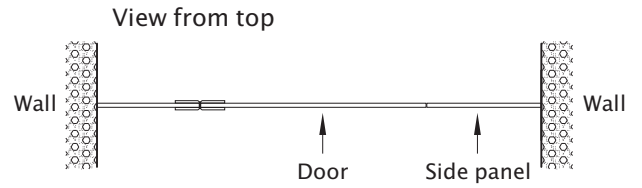

Glass Order Sheet

Elite Inline Shower - LHS Hung Door - No Overpanel

Customer: _____ Order NO.: _____ Glass Type: _____

Notes: _____