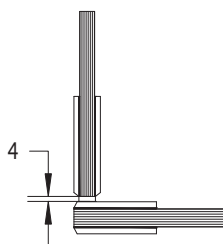

Shower Hinges

Elite, Glass to Glass 90°

Product Code	Description	Finish
NVE2-90	Glass to Glass 90°	CP

Note

- 8-10mm Glass
- Max 700mm Door / 40 kg
- Concealed fixings