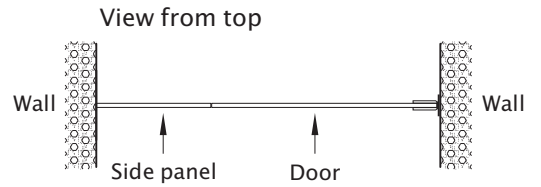

Glass Order Sheet

Premier, 90° Shower - RHS Wall Hung Door

- Door only or door and Side Panel
- No Overpanel

Customer: _____ Order NO.: _____ Glass Type: _____

Notes: _____