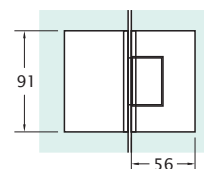

Note

- 8-10mm Glass
- Max 700mm Door / 40 kg
- Concealed fixings