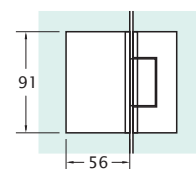

Note

- 8-10mm Glass
- Max 700mm Door / 40 kg
- Concealed fixings