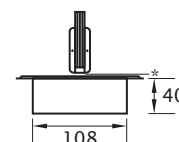

Note

- Double action
- Adjustable
- Stainless Coverplate
- Extended spindles available