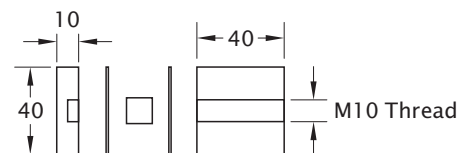

Note

- Novacote treated
- Threaded M10