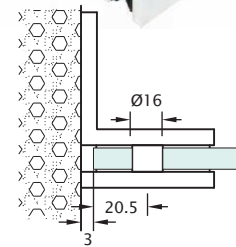

Shower Brackets

Square

Product Code	Description	Finish
NVB1SQ	Wall to Glass 90°, Square	CP