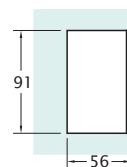

Shower Hinges

Elite, Glass to Glass 90°

Product Code	Description	Finish
NVE2-90	Glass to Glass 90°	CP

Note

- 8-10mm Glass
- Max 700mm Door / 40 kg
- Concealed fixings