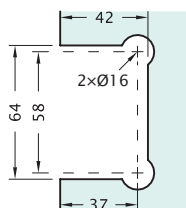

Shower Hinges

Premier, Glass to Glass 90°

Product Code	Description	Finish
NV2-90	Glass to Glass 90°	CP

Note

- 8-10mm Glass
- Max 700mm Door / 40 kg
- Concealed fixings