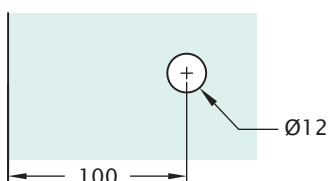

Note

- Allow one Week delivery, available in Polished or Satin Stainless, Custom sizes available upon request (allow 3 weeks)