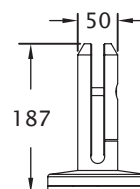

Note

- Novacote treated
- 12mm - 15mm Glass