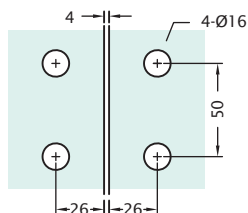

Note

- 8-10mm Glass
- Max 700mm Door / 40 kg
- Concealed fixing