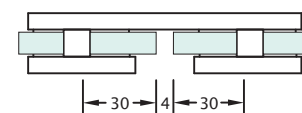

Round

Product Code	Description	Finish
NVB4	Glass to Glass 180°, Round	CP