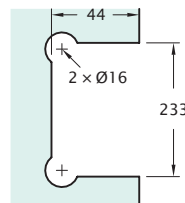

Note

- Accept oval cylinders, master keying
- Handles and cylinders supplied separately
- Multi function lock including free to egress
- Timber strike supplied
- Glass strike, same cut out and dimensions