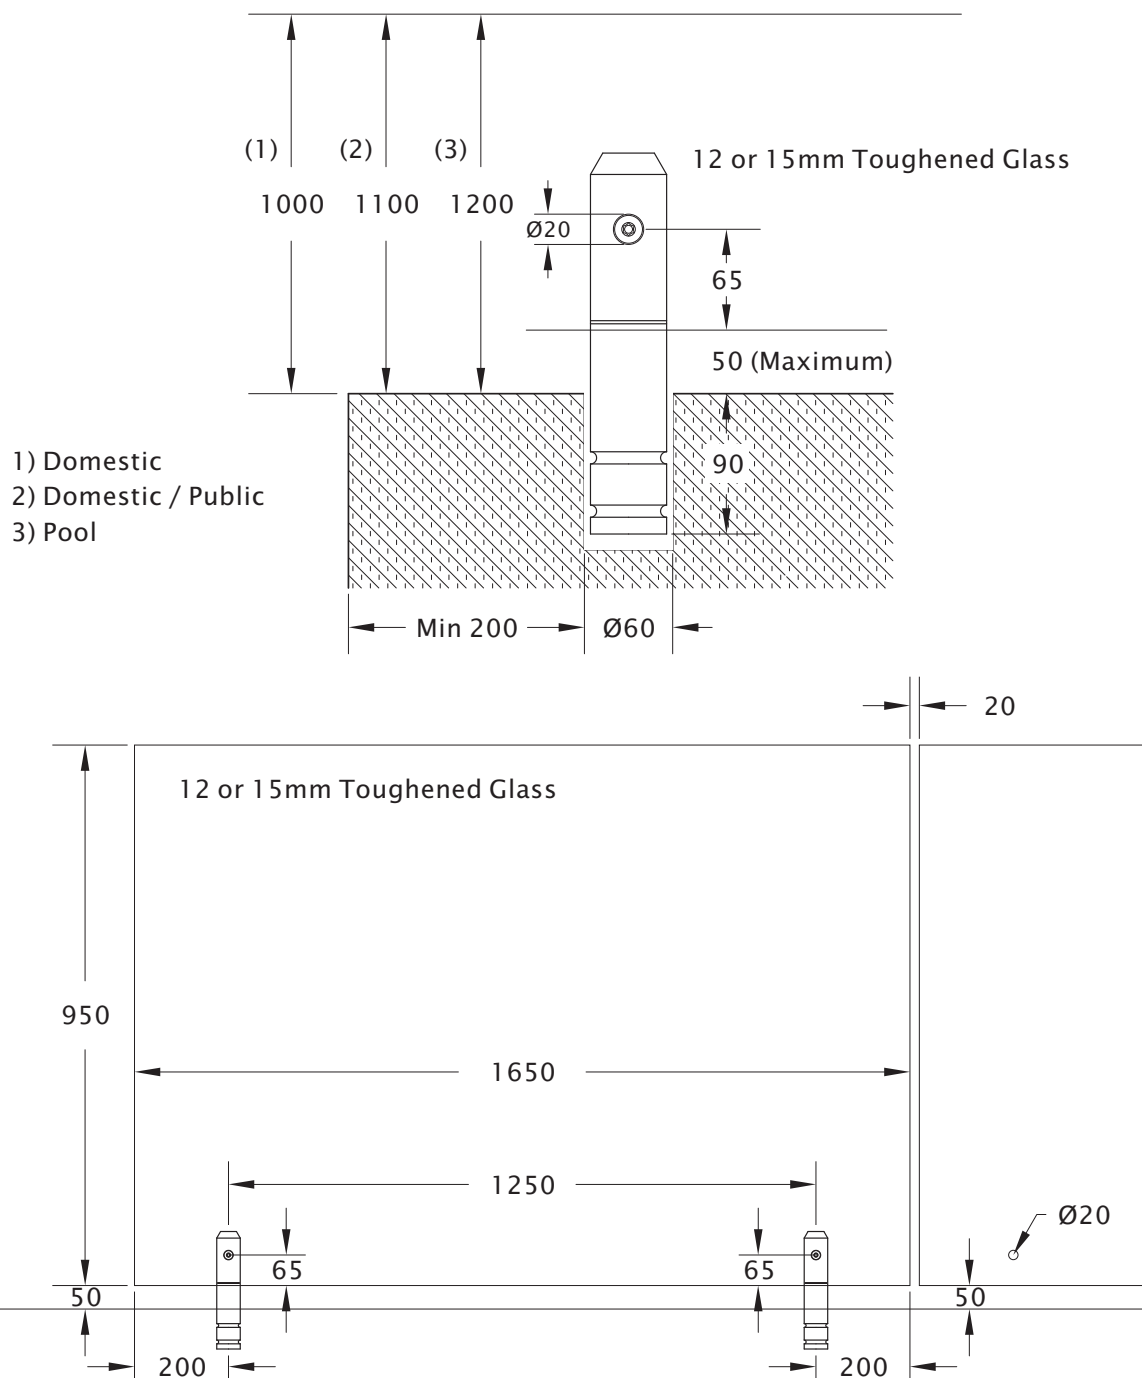

Technical Information

NV250 Pool fencing and Balustrading

Typical Set - Out

Note

- Pool fencing 1250 Max Centres
- Domestic Balustrading 500 Centres, Min 200mm from edge and based on engineers calculations
- This is a typical panel detail only and reference should be made to the relevant codes, wind loadings, use areas etc, for each specific project.