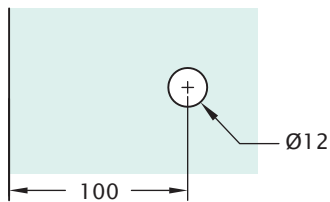

Pull Handles

Product Code	Description	Finish
NVSK40	Round Pull, 25mm Dia×43mm	CP