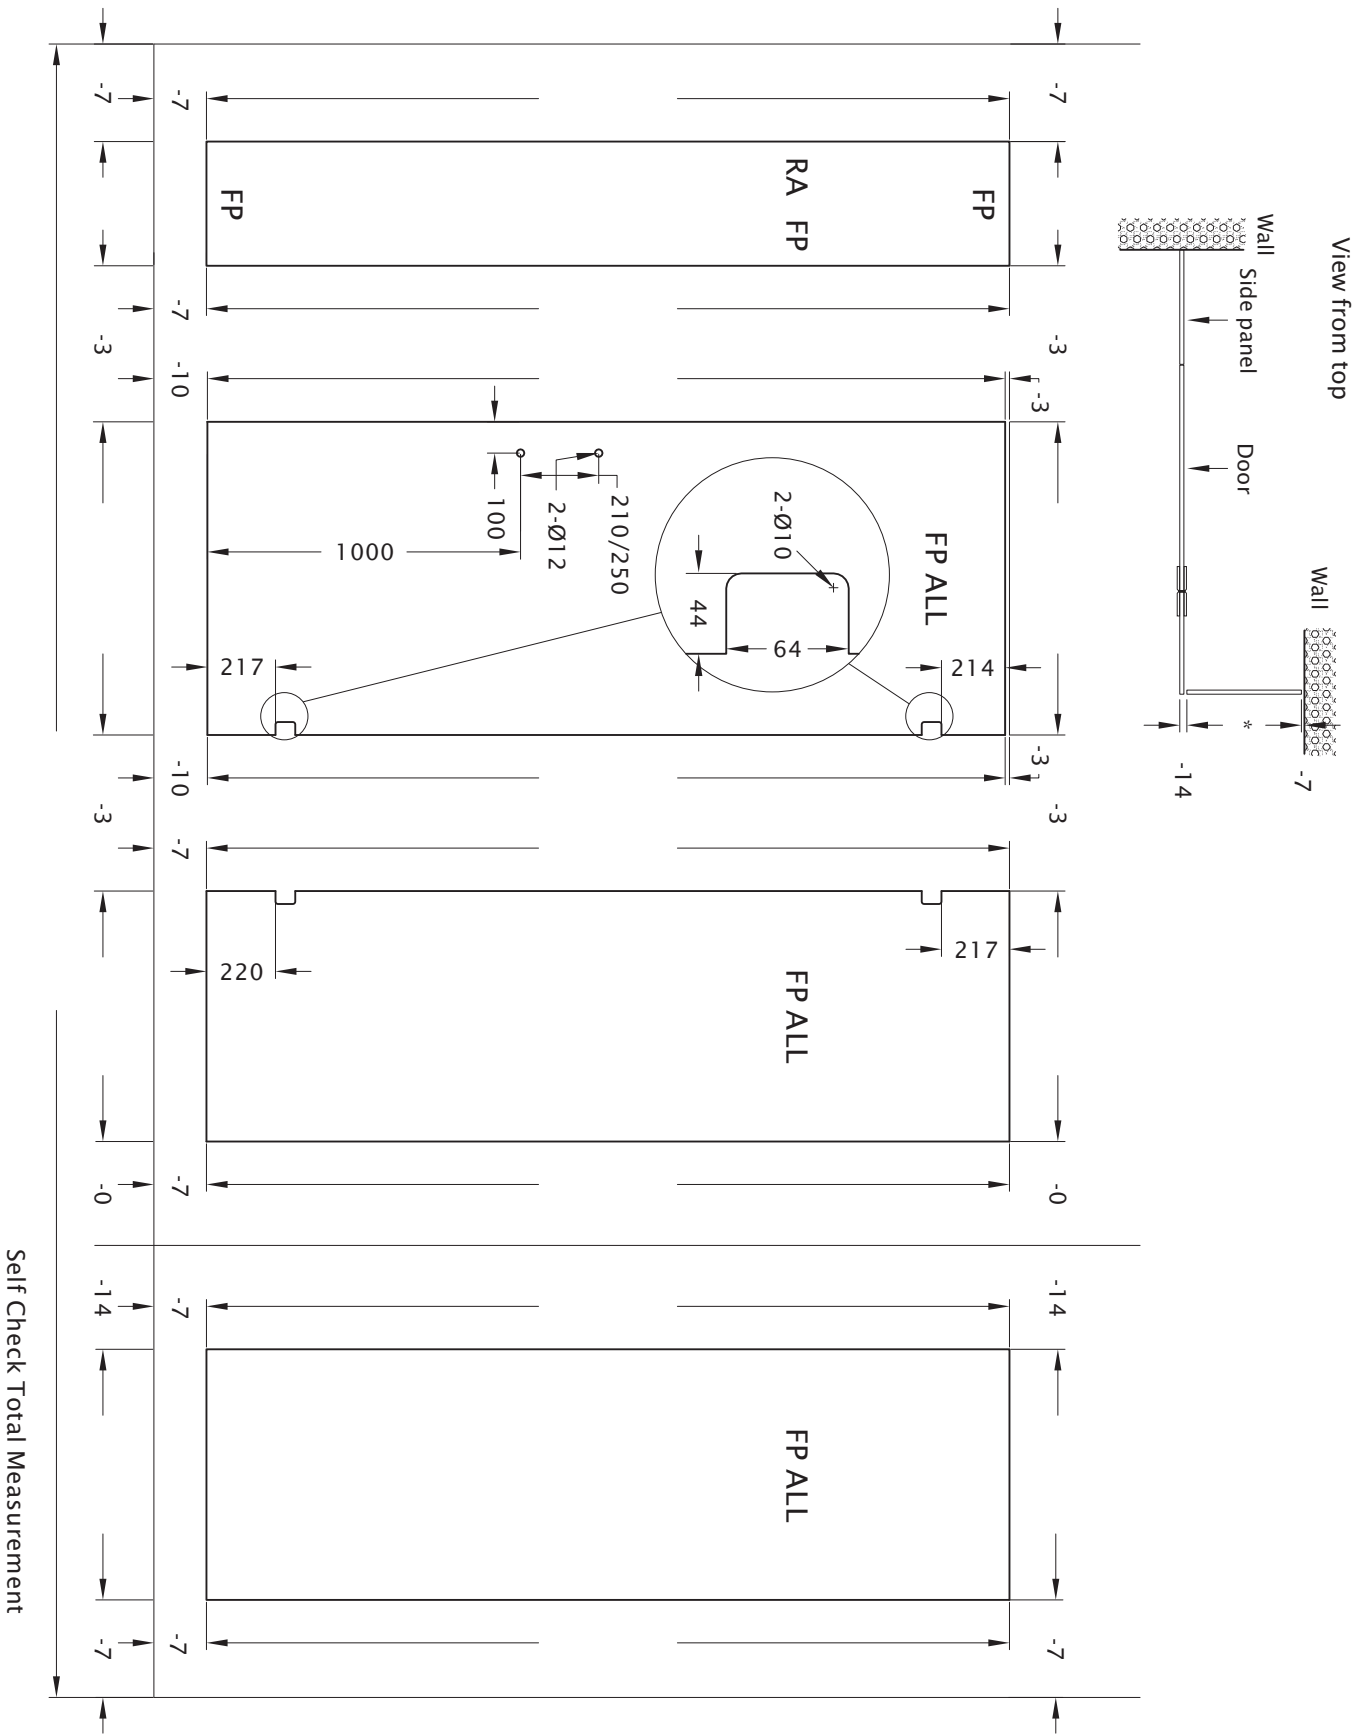

Glass Order Sheet

Elite, 90° Shower, RHS Hung Door, with Overpanel

Self Check Total Measurement

Customer: _____ Order NO.: _____ Glass Type: _____

Notes: _____