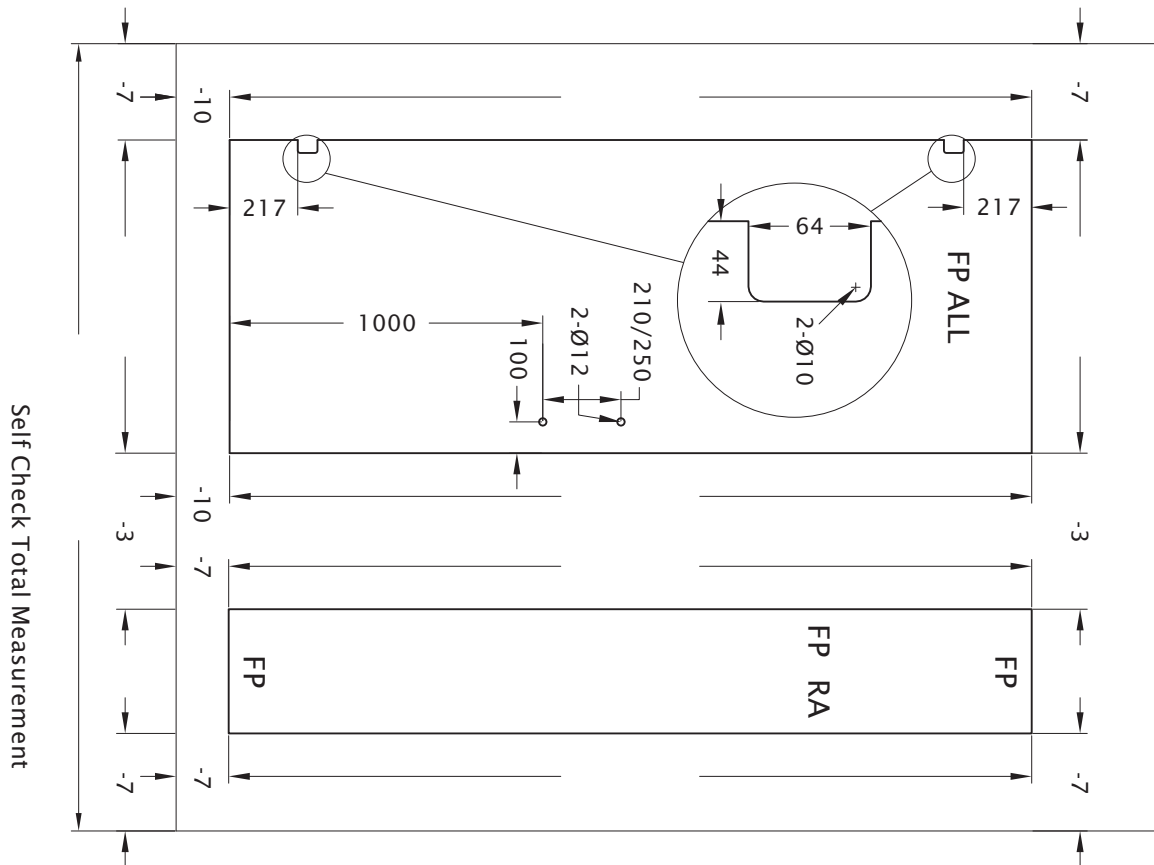

Glass Order Sheet

Elite, 90° Shower - LHS Wall Hung Door

- Door only or door and Side Panel
- No Overpanel

Customer: _____ Order NO.: _____ Glass Type: _____

Notes: _____