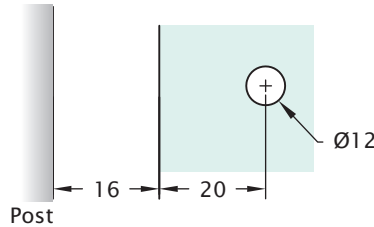

Glass Clamps

Round, Novacote™

Product Code	Description	Finish
NVC1NVPSS	Round design, Round Post	PSS
NVC1NVSSS	Round design, Round Post	SSS

Note

- Novacote treated
- Use with or without through fixing
- 8mm - 12mm Glass
- 65mm × 45mm