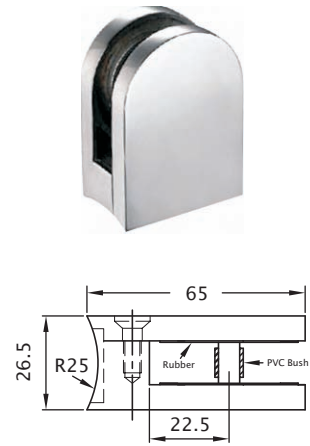

Glass Clamps

Round, Novacote™

Product Code	Description	Finish
NVC1NVPSS	Round design, Round Post	PSS
NVC1NVSSS	Round design, Round Post	SSS

Note

- Novacote treated
- Use with or without through fixing
- 8mm - 12mm Glass
- 65mm × 45mm