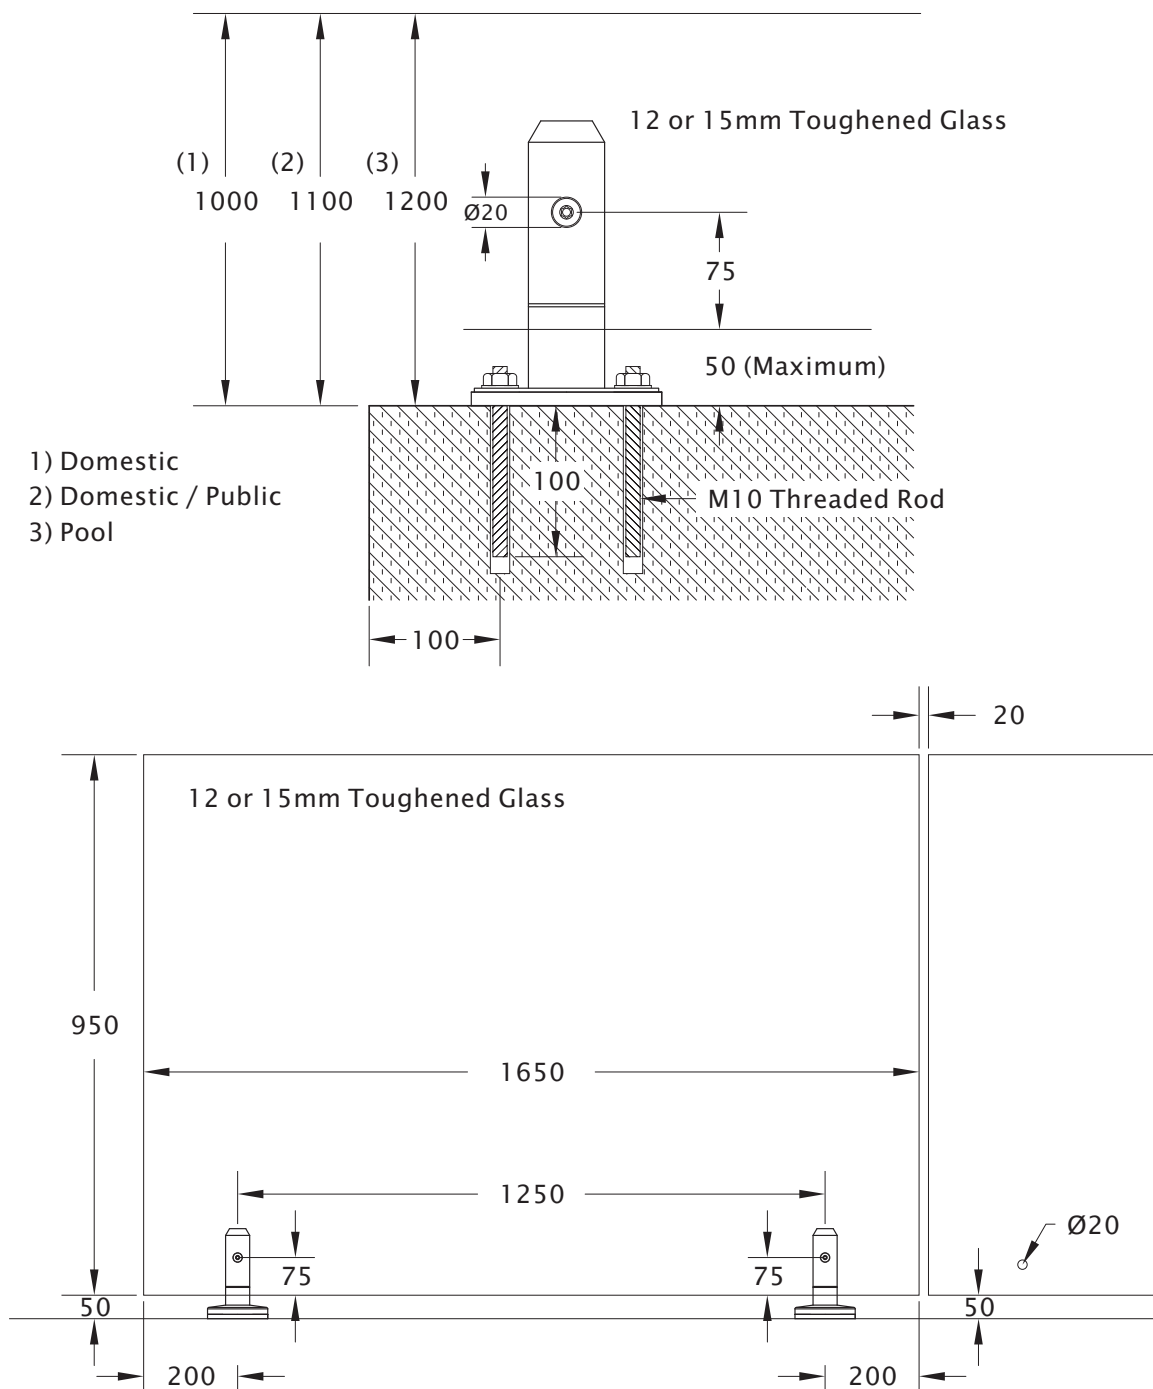

Technical Information

NV350 Pool fencing and Balustrading

Typical Layout

Note

- Refer to Installation instructions
- Pool fencing 1250 Max Centres
- Domestic Balustrading 500 Centres
- This is a typical panel detail only and reference should be made to the relevant codes, wind loadings, use areas etc, for each specific project.