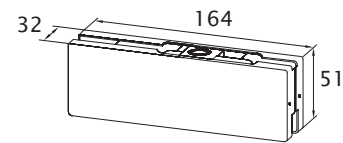

### Note

- Zinc Diecast body, Stainless Covers
- 10-12mm Glass, Max 130kg Door, 1100mm
- To suit Pivot