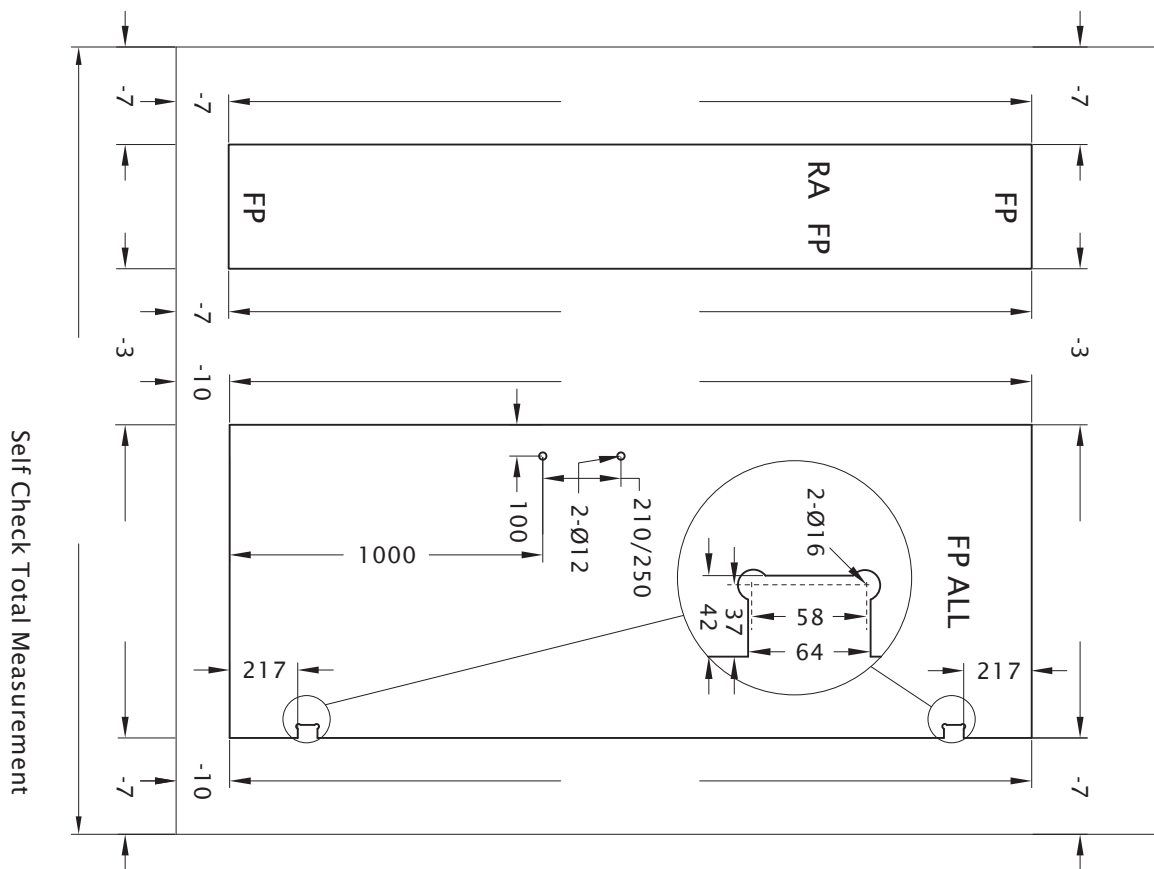

Glass Order Sheet

Premier, 90° Shower - RHS Wall Hung Door

- Door only or door and Side Panel
- No Overpanel

Customer: _____ Order NO.: _____ Glass Type: _____

Notes: _____