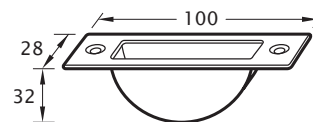

Note

- To suit NV50
- Stainless Steel