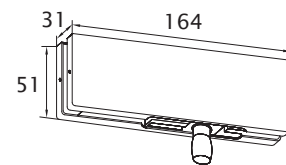

Patch Fittings

Overpanel Patch With Pivot

Product Code	Description	Finish
NV30 SSS	Overpanel patch with pivot	SSS
NV30 PSS	Overpanel patch with pivot	PSS

Note

- Zinc Diecast body, Stainless Covers
- 10-12mm Glass, Max 130kg Door, 1100mm
- To suit NV20