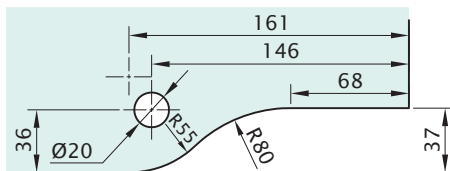

Note

- Zinc Diecast body, Stainless Covers
- 10-12mm Glass, Max 130kg Door, 1100mm
- To suit NV20