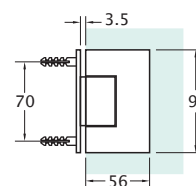

## Elite, Wall to Glass 90°

Product Code	Description	Finish
NVE1	Wall to Glass 90°	CP

**Note**

- 8-10mm Glass
- Max 700mm Door / 40 kg
- Concealed fixings