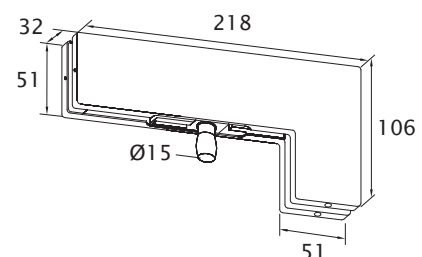

Note

- Zinc Diecast body, Stainless Covers
- 10-12mm Glass, Max 130kg Door, 1100mm
- To suit NV20