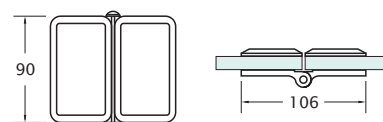

Note

- 8-10mm Glass
- Max 700mm Door / 40 kg
- Concealed fixing