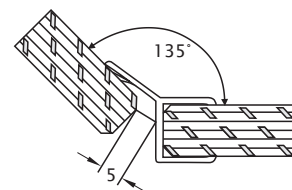

Seal, Door mounted

Product Code	Description	Finish
NVS135	Glass to Glass 135° Seal 2100mm	Clear