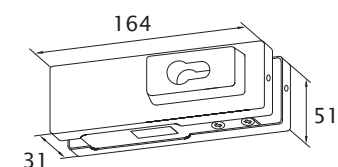

Note

- Zinc Diecast body, Stainless Covers
- 10-12mm Glass, Max 130kg Door, 1100mm
- Europrofile Cylinder, Keyed to differ
- 16mm throw, Flat strike provided