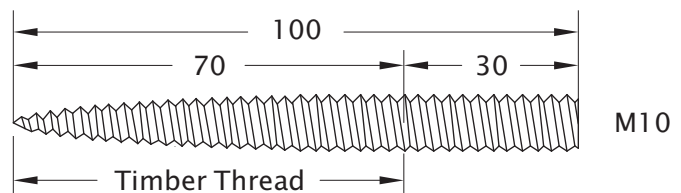

Lag Screws

Product Code	Description
NVLM10100	316 Lag Screw, M10 × 100mm