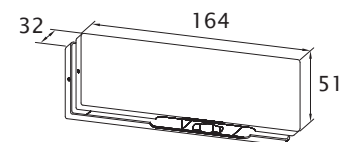

Note

- Zinc Diecast body, Stainless Covers
- 10-12mm Glass, Max 130kg Door, 1100mm
- To suit Floor Spring / or Floor Pivot