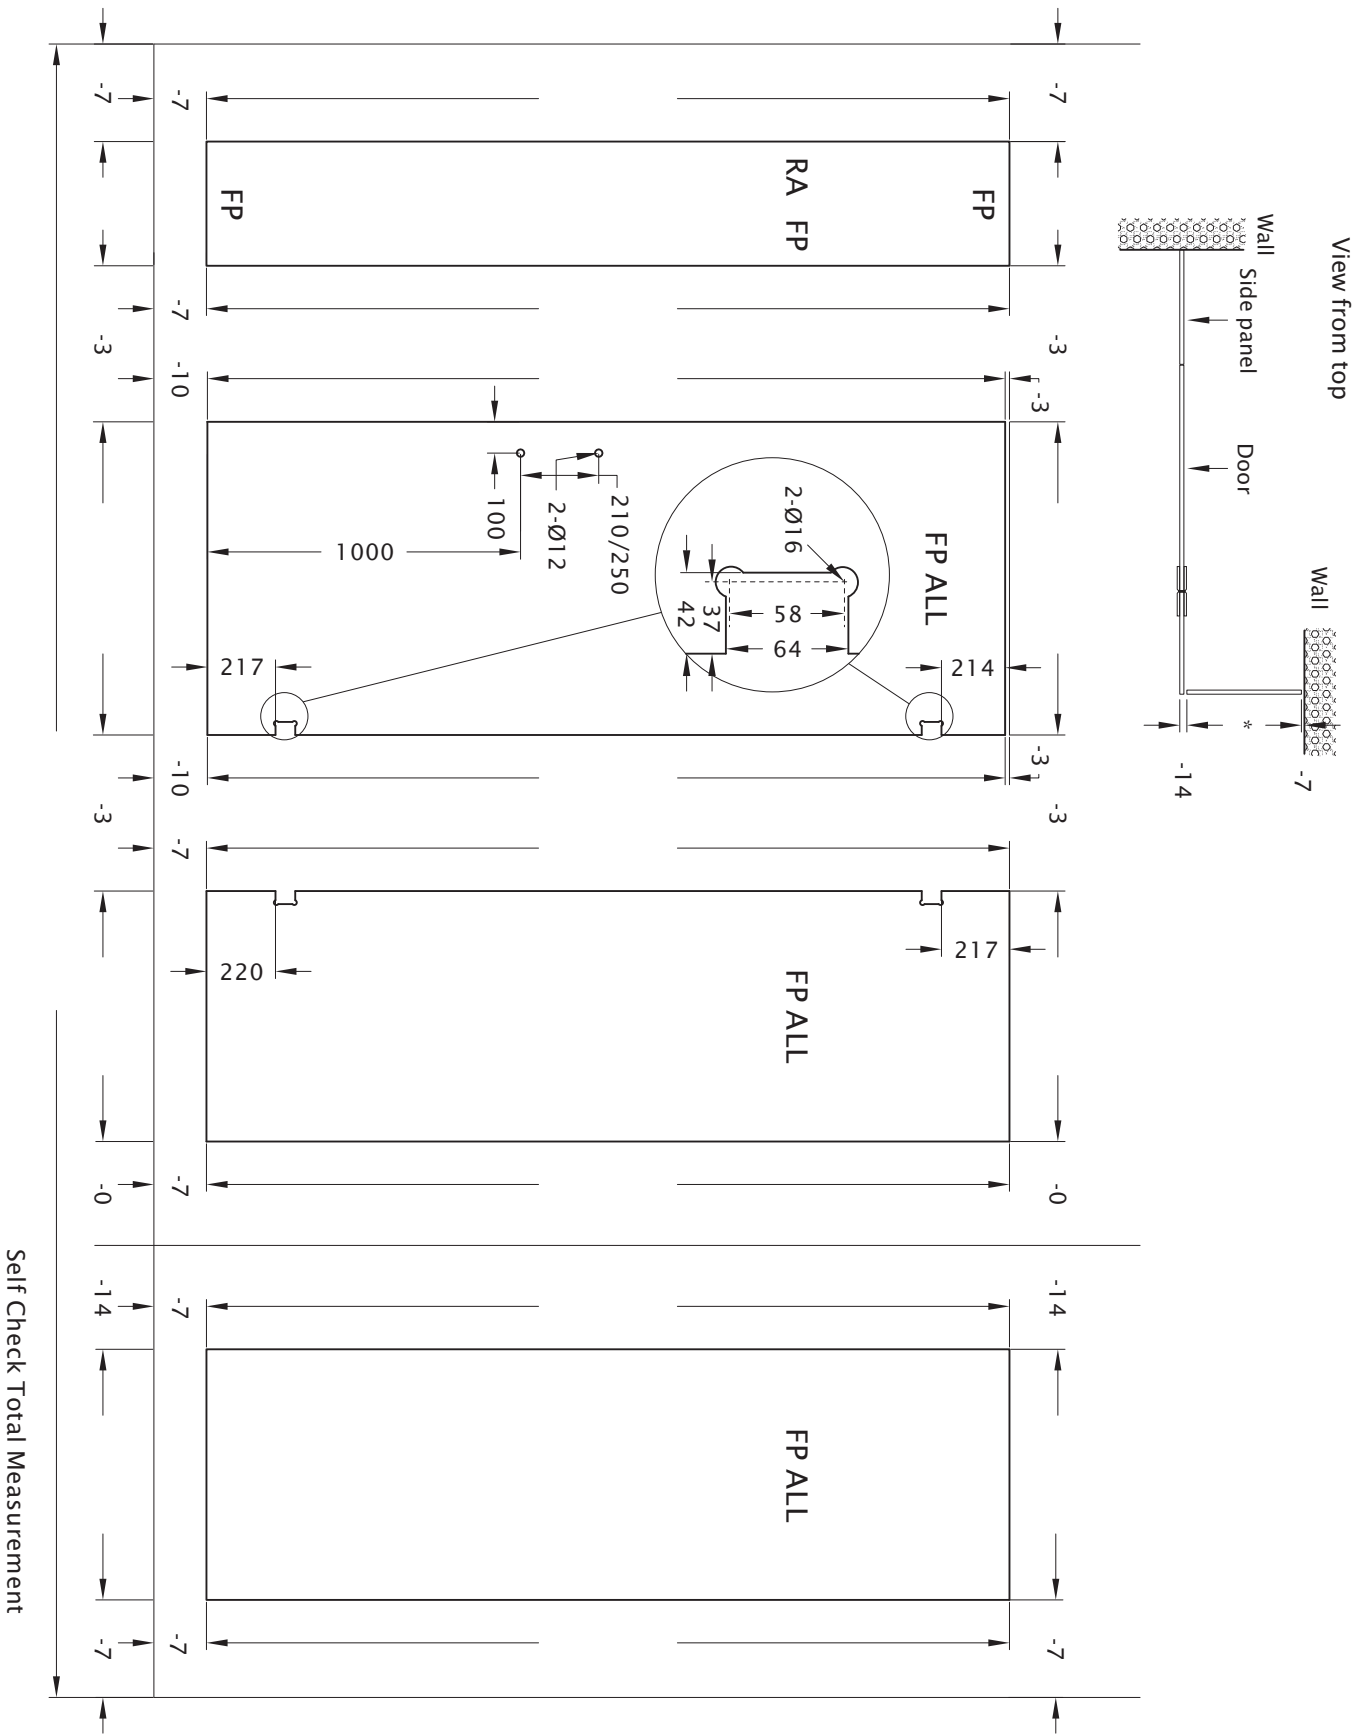

Glass Order Sheet

Premier, 90° Shower, RHS Hung Door, with Overpanel

Customer: _____ Order NO.: _____ Glass Type: _____

Notes: _____